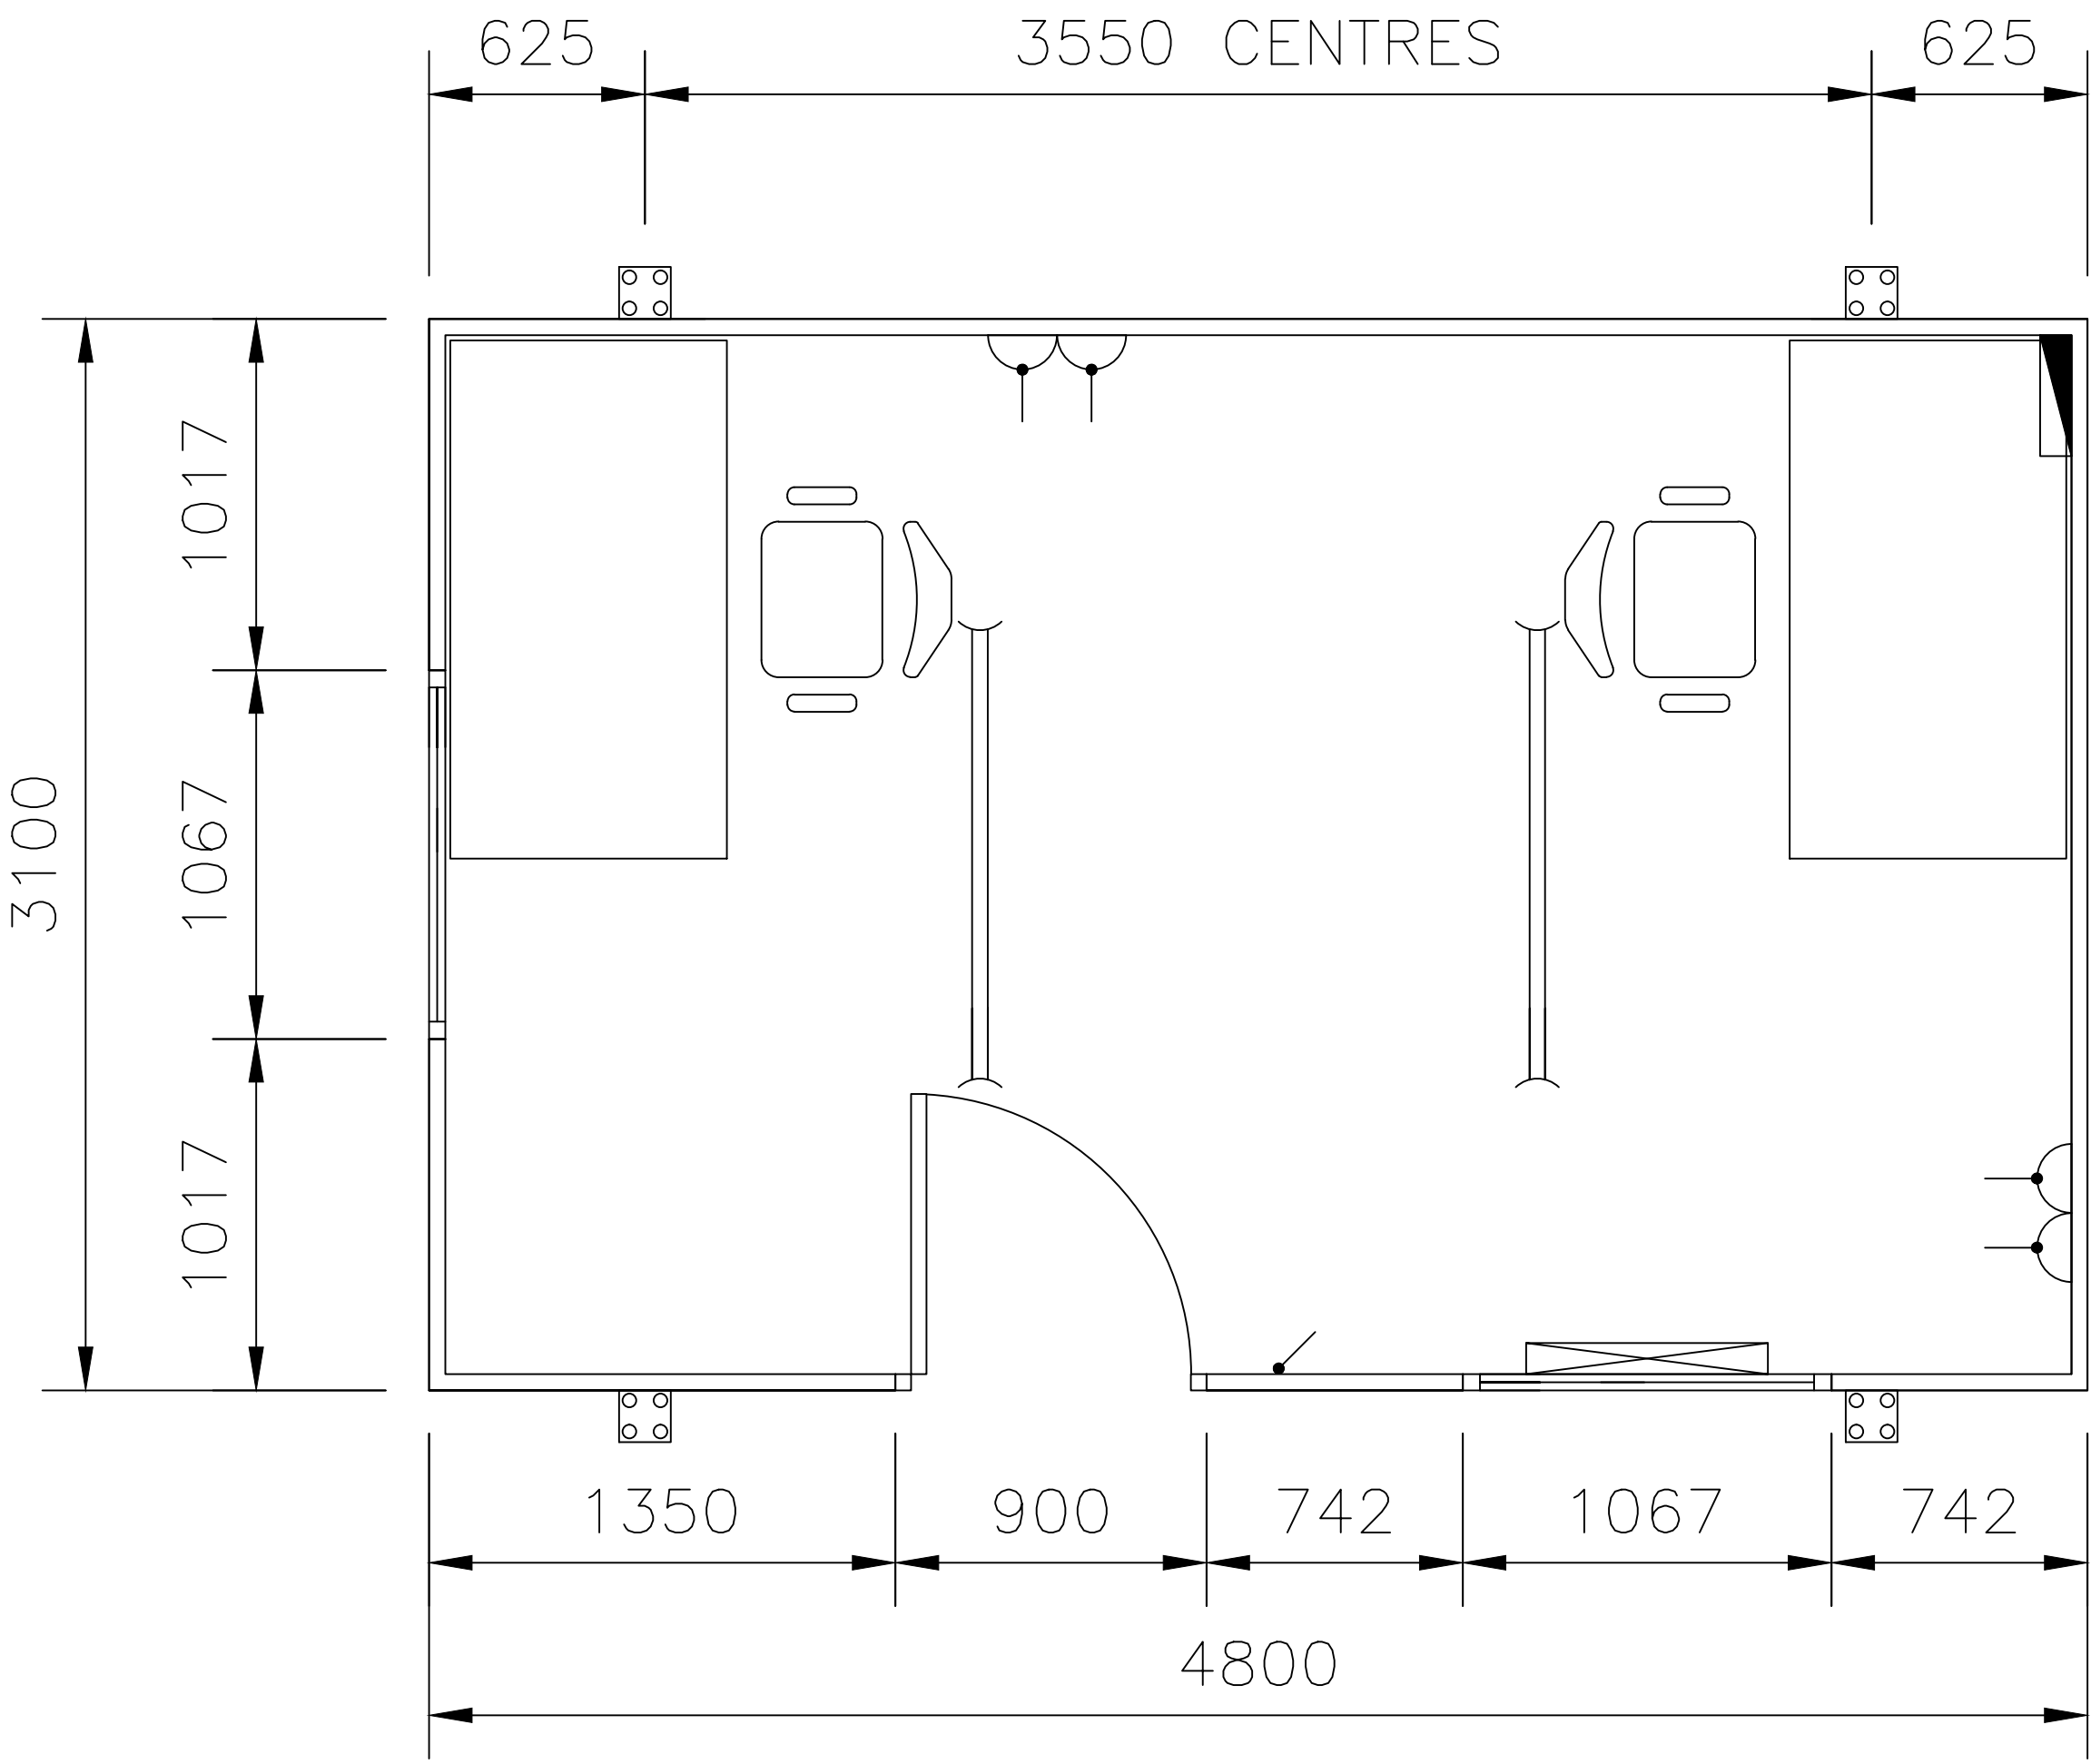

Building Code: JL-12X10-01

Building Size: 12'X10'

Category: Open Plan

\*Furniture is off Standard Size and for Illustrations Purpose only

KEY TO ELECTRICAL SYMBOLS

-  HIGH LEVEL TUBULAR HEATER
-  2KW HEATER
-  CONSUMER UNIT
-  2D CEILING LIGHT FITTING
-  FLUORESCENT LIGHT
-  2 GANG 13A ELEC. SWITCHED SOCKET OUTLET
-  1 WAY INTERIOR SWITCH
-  CEILING MOUNTED PULL SWITCH
-  COLD WATER SUPPLY HEATER

Drawn By: Paul Devlin

Building Code: JL-10X10-01

Building Size: 10'X10'

Category: Open Plan

\*Furniture is off Standard Size and for Illustrations Purpose only

KEY TO ELECTRICAL SYMBOLS

-  HIGH LEVEL TUBULAR HEATER
-  2KW HEATER
-  CONSUMER UNIT
-  2D CEILING LIGHT FITTING
-  FLUORESCENT LIGHT
-  2 GANG 13A ELEC. SWITCHED SOCKET OUTLET
-  1 WAY INTERIOR SWITCH
-  CEILING MOUNTED PULL SWITCH
-  COLD WATER SUPPLY HEATER

Drawn By: Paul Devlin

Building Code: JL-20X10-01

Building Size: 20'X10'

Category: Open Plan

\*Furniture is off Standard Size and for Illustrations Purpose only

KEY TO ELECTRICAL SYMBOLS

 HIGH LEVEL TUBULAR HEATER

Building Code: JL-30X10-01

Building Size: 30'X10'

Category: Open Plan

\*Furniture is off Standard Size and for Illustrations Purpose only

KEY TO ELECTRICAL SYMBOLS

 HIGH LEVEL TUBULAR HEATER

 2KW HEATER

 CONSUMER UNIT