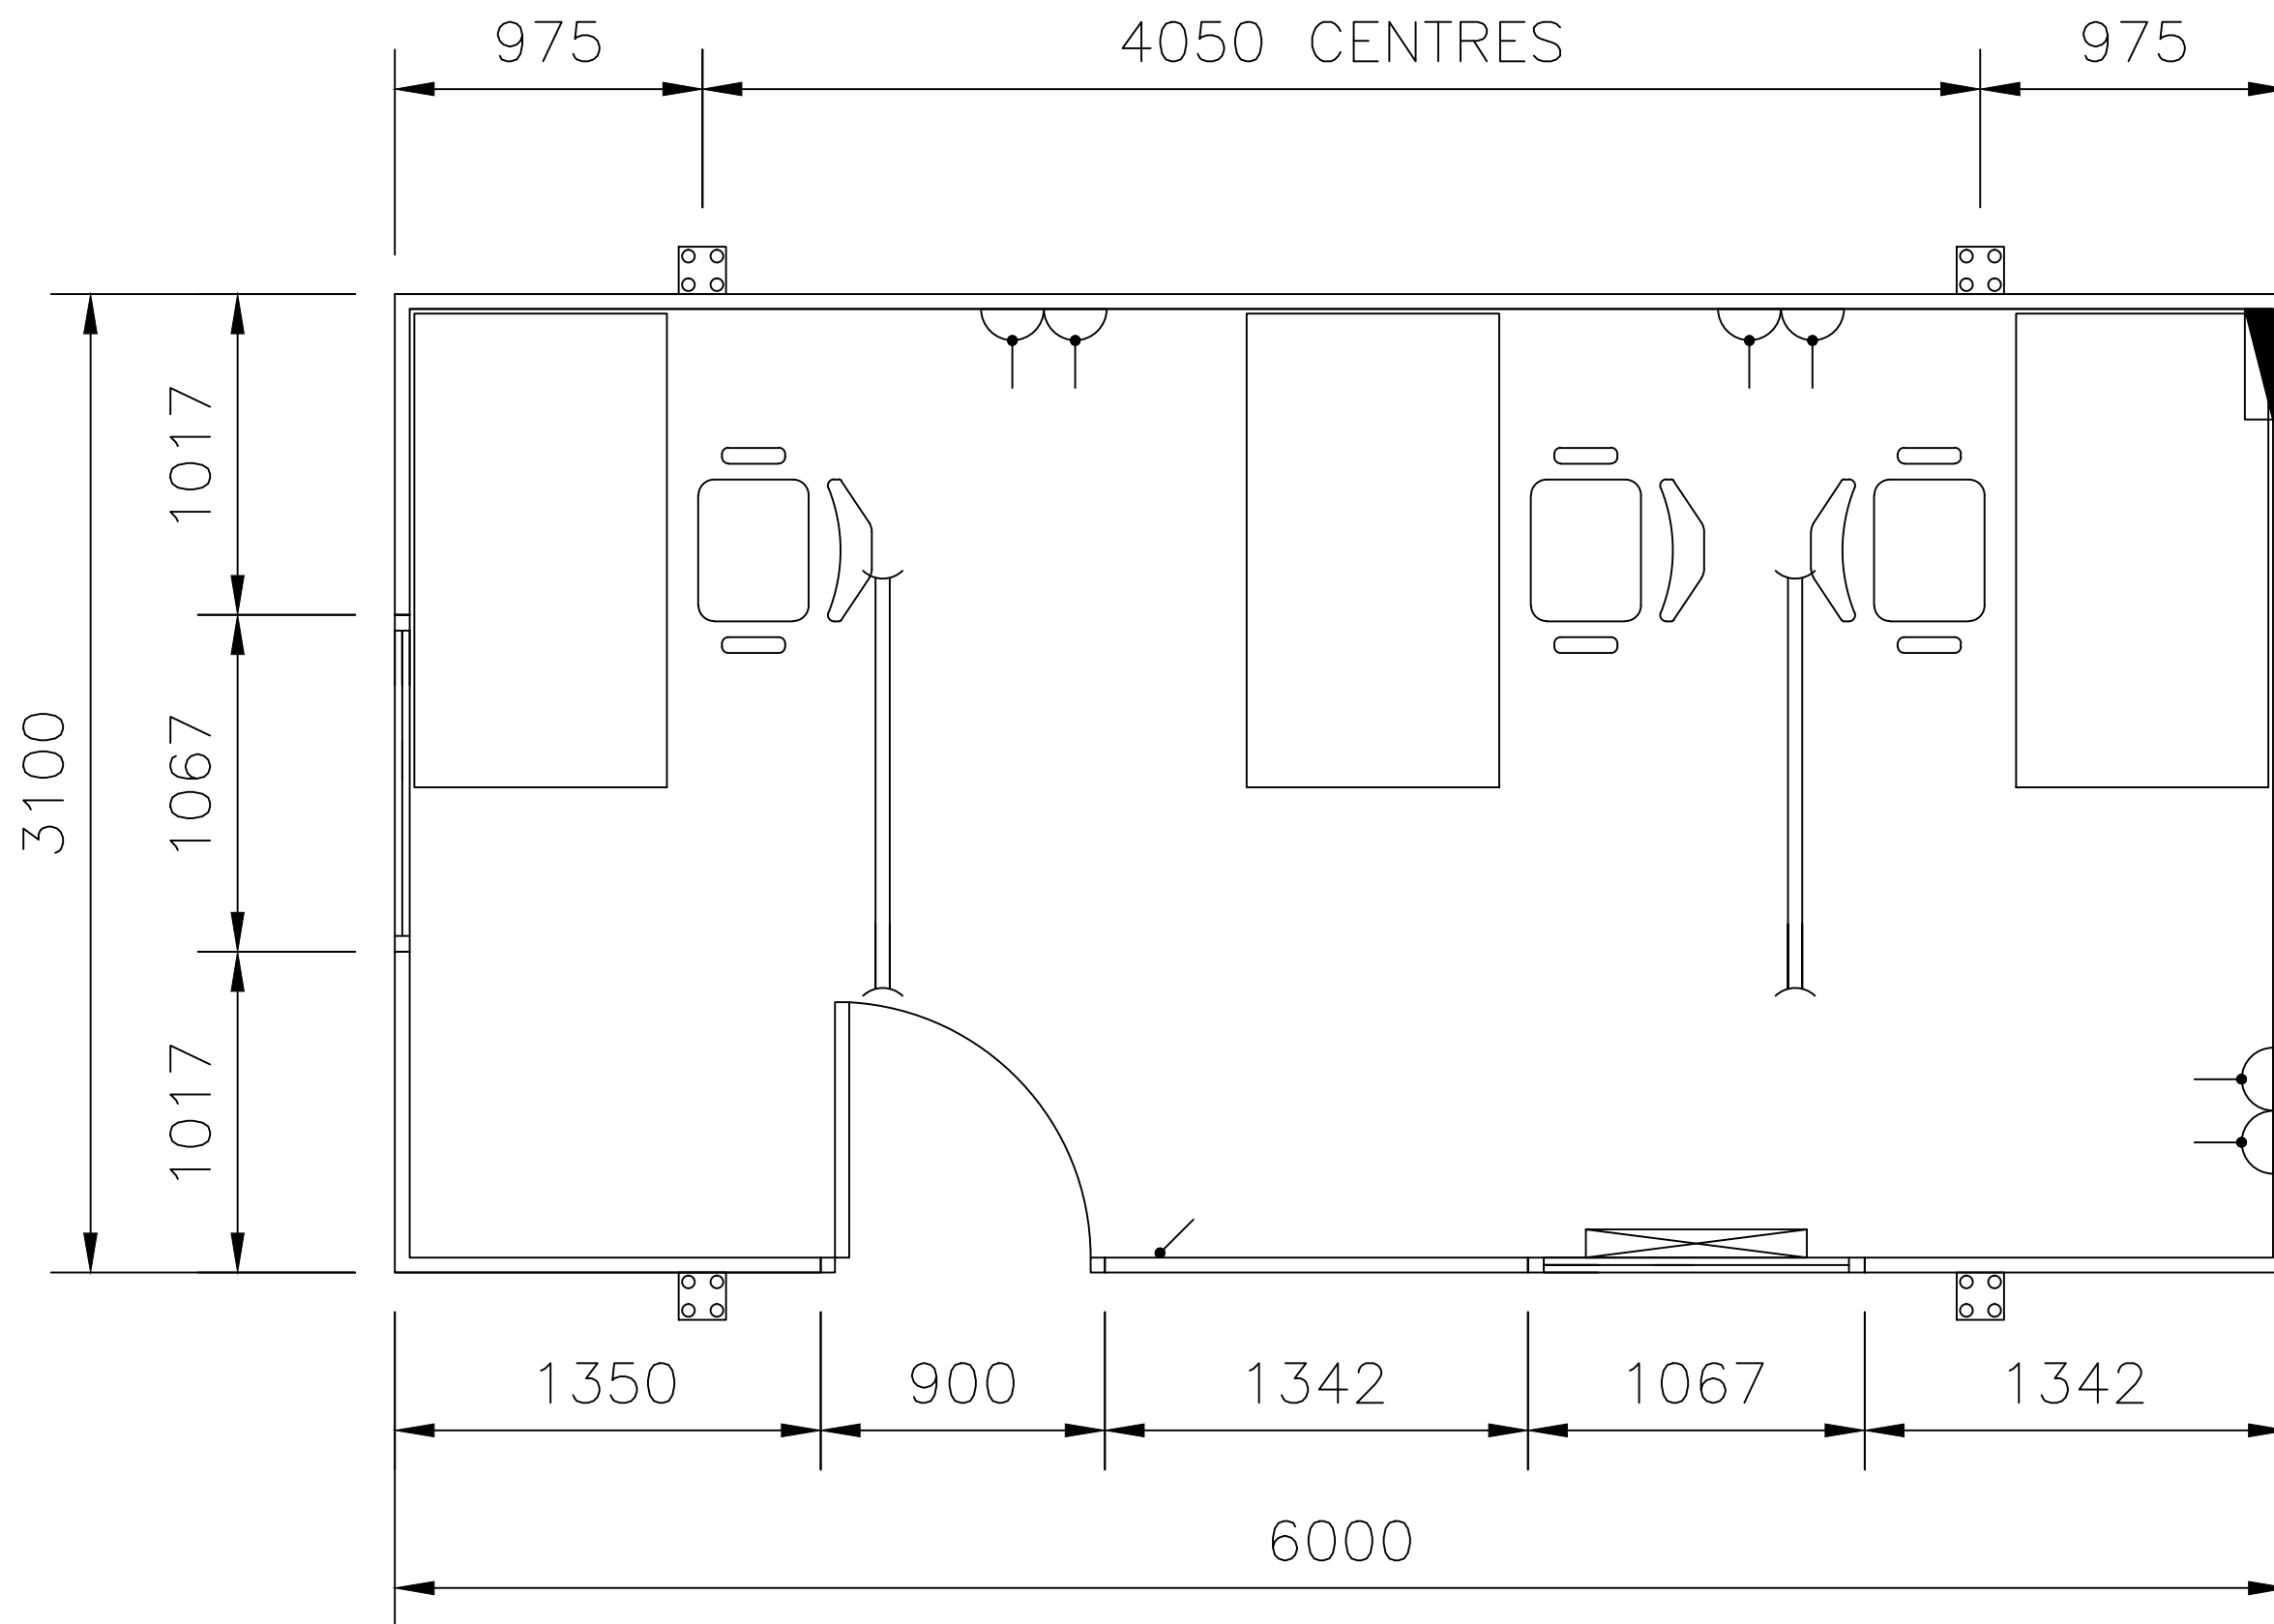

Drawn By: Paul Devlin

Building Code: JL-10X10-01

Building Size: 10'X10'

Category: Open Plan

\*Furniture is off Standard Size and for Illustrations Purpose only

KEY TO ELECTRICAL SYMBOLS

-  HIGH LEVEL TUBULAR HEATER
-  2KW HEATER
-  CONSUMER UNIT
-  2D CEILING LIGHT FITTING
-  FLUORESCENT LIGHT
-  2 GANG 13A ELEC. SWITCHED SOCKET OUTLET
-  1 WAY INTERIOR SWITCH
-  CEILING MOUNTED PULL SWITCH
-  COLD WATER SUPPLY HEATER

Drawn By: Paul Devlin

Building Code: JL-16X10-01

Building Size: 16'X10'

Category: Open Plan

\*Furniture is off Standard Size and for Illustrations Purpose only

KEY TO ELECTRICAL SYMBOLS

-  HIGH LEVEL TUBULAR HEATER
-  2KW HEATER
-  CONSUMER UNIT
-  2D CEILING LIGHT FITTING
-  FLUORESCENT LIGHT
-  2 GANG 13A ELEC. SWITCHED SOCKET OUTLET
-  1 WAY INTERIOR SWITCH
-  CEILING MOUNTED PULL SWITCH
-  COLD WATER SUPPLY HEATER

Drawn By: Paul Devlin

Building Code: JL-20X10-01

Building Size: 20'X10'

Category: Open Plan

\*Furniture is off Standard Size and for Illustrations Purpose only

KEY TO ELECTRICAL SYMBOLS

 HIGH LEVEL TUBULAR HEATER

Building Code: JL-30X10-01

Building Size: 30'X10'

Category: Open Plan

\*Furniture is off Standard Size and for Illustrations Purpose only

KEY TO ELECTRICAL SYMBOLS

 HIGH LEVEL TUBULAR HEATER

 2KW HEATER

 CONSUMER UNIT