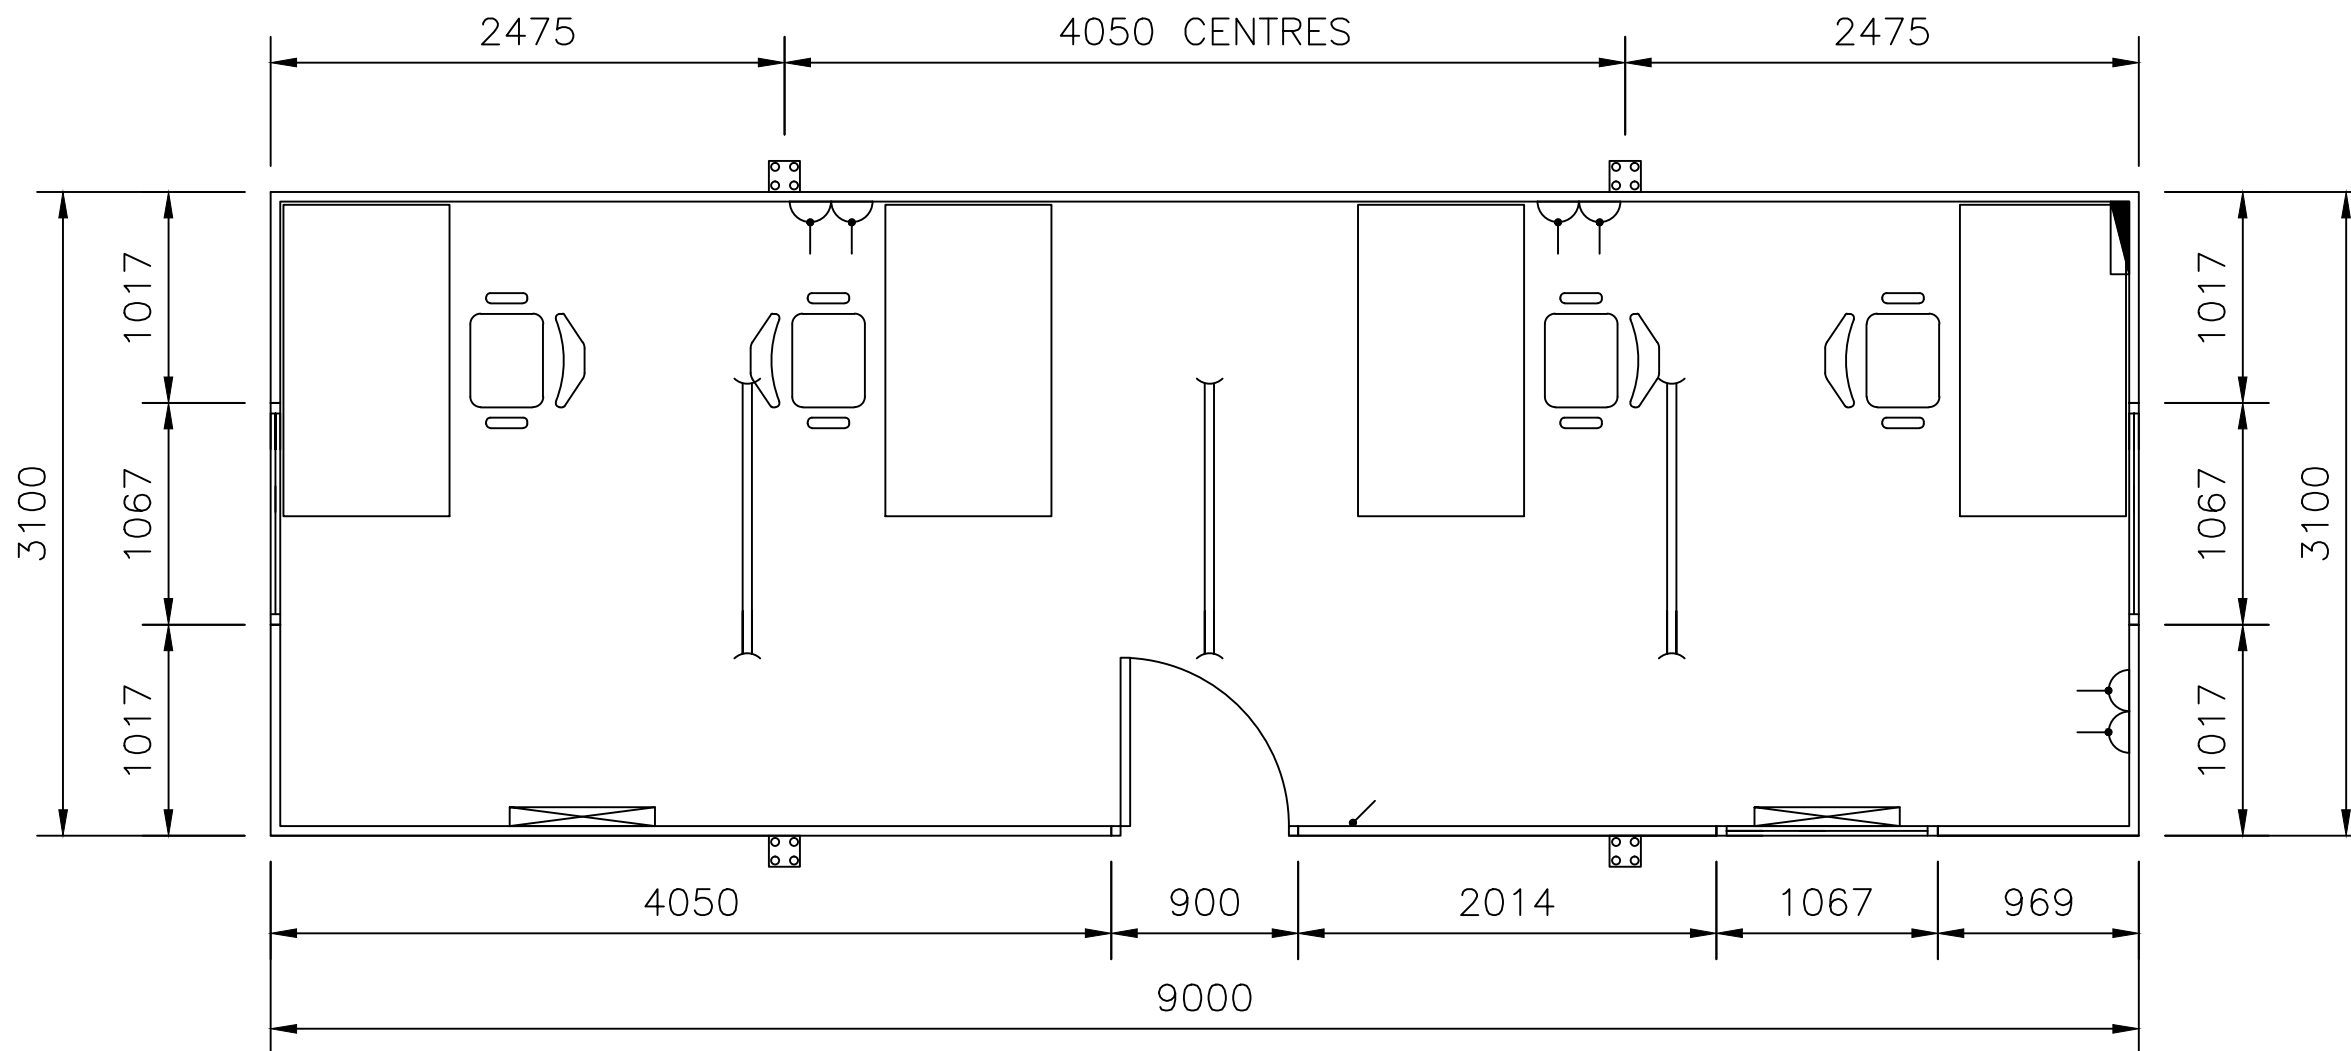

Drawn By: Paul Devlin

Building Code: JL-10X10-01

Building Size: 10'X10'

Category: Open Plan

\*Furniture is off Standard Size and for Illustrations Purpose only

KEY TO ELECTRICAL SYMBOLS

-  HIGH LEVEL TUBULAR HEATER
-  2KW HEATER
-  CONSUMER UNIT
-  2D CEILING LIGHT FITTING
-  FLUORESCENT LIGHT
-  2 GANG 13A ELEC. SWITCHED SOCKET OUTLET
-  1 WAY INTERIOR SWITCH
-  CEILING MOUNTED PULL SWITCH
-  COLD WATER SUPPLY HEATER

Drawn By: Paul Devlin

Building Code: JL-16X10-01

Building Size: 16'X10'

Category: Open Plan

\*Furniture is off Standard Size and for Illustrations Purpose only

KEY TO ELECTRICAL SYMBOLS

-  HIGH LEVEL TUBULAR HEATER
-  2KW HEATER
-  CONSUMER UNIT
-  2D CEILING LIGHT FITTING
-  FLUORESCENT LIGHT
-  2 GANG 13A ELEC. SWITCHED SOCKET OUTLET
-  1 WAY INTERIOR SWITCH
-  CEILING MOUNTED PULL SWITCH
-  COLD WATER SUPPLY HEATER

Drawn By: Paul Devlin

Building Code: JL-20X10-01

Building Size: 20'X10'

Category: Open Plan

\*Furniture is off Standard Size and for Illustrations Purpose only

KEY TO ELECTRICAL SYMBOLS

 HIGH LEVEL TUBULAR HEATER

Building Code: JL-30X10-01

Building Size: 30'X10'

Category: Open Plan

\*Furniture is off Standard Size and for Illustrations Purpose only

KEY TO ELECTRICAL SYMBOLS

 HIGH LEVEL TUBULAR HEATER

 2KW HEATER

 CONSUMER UNIT