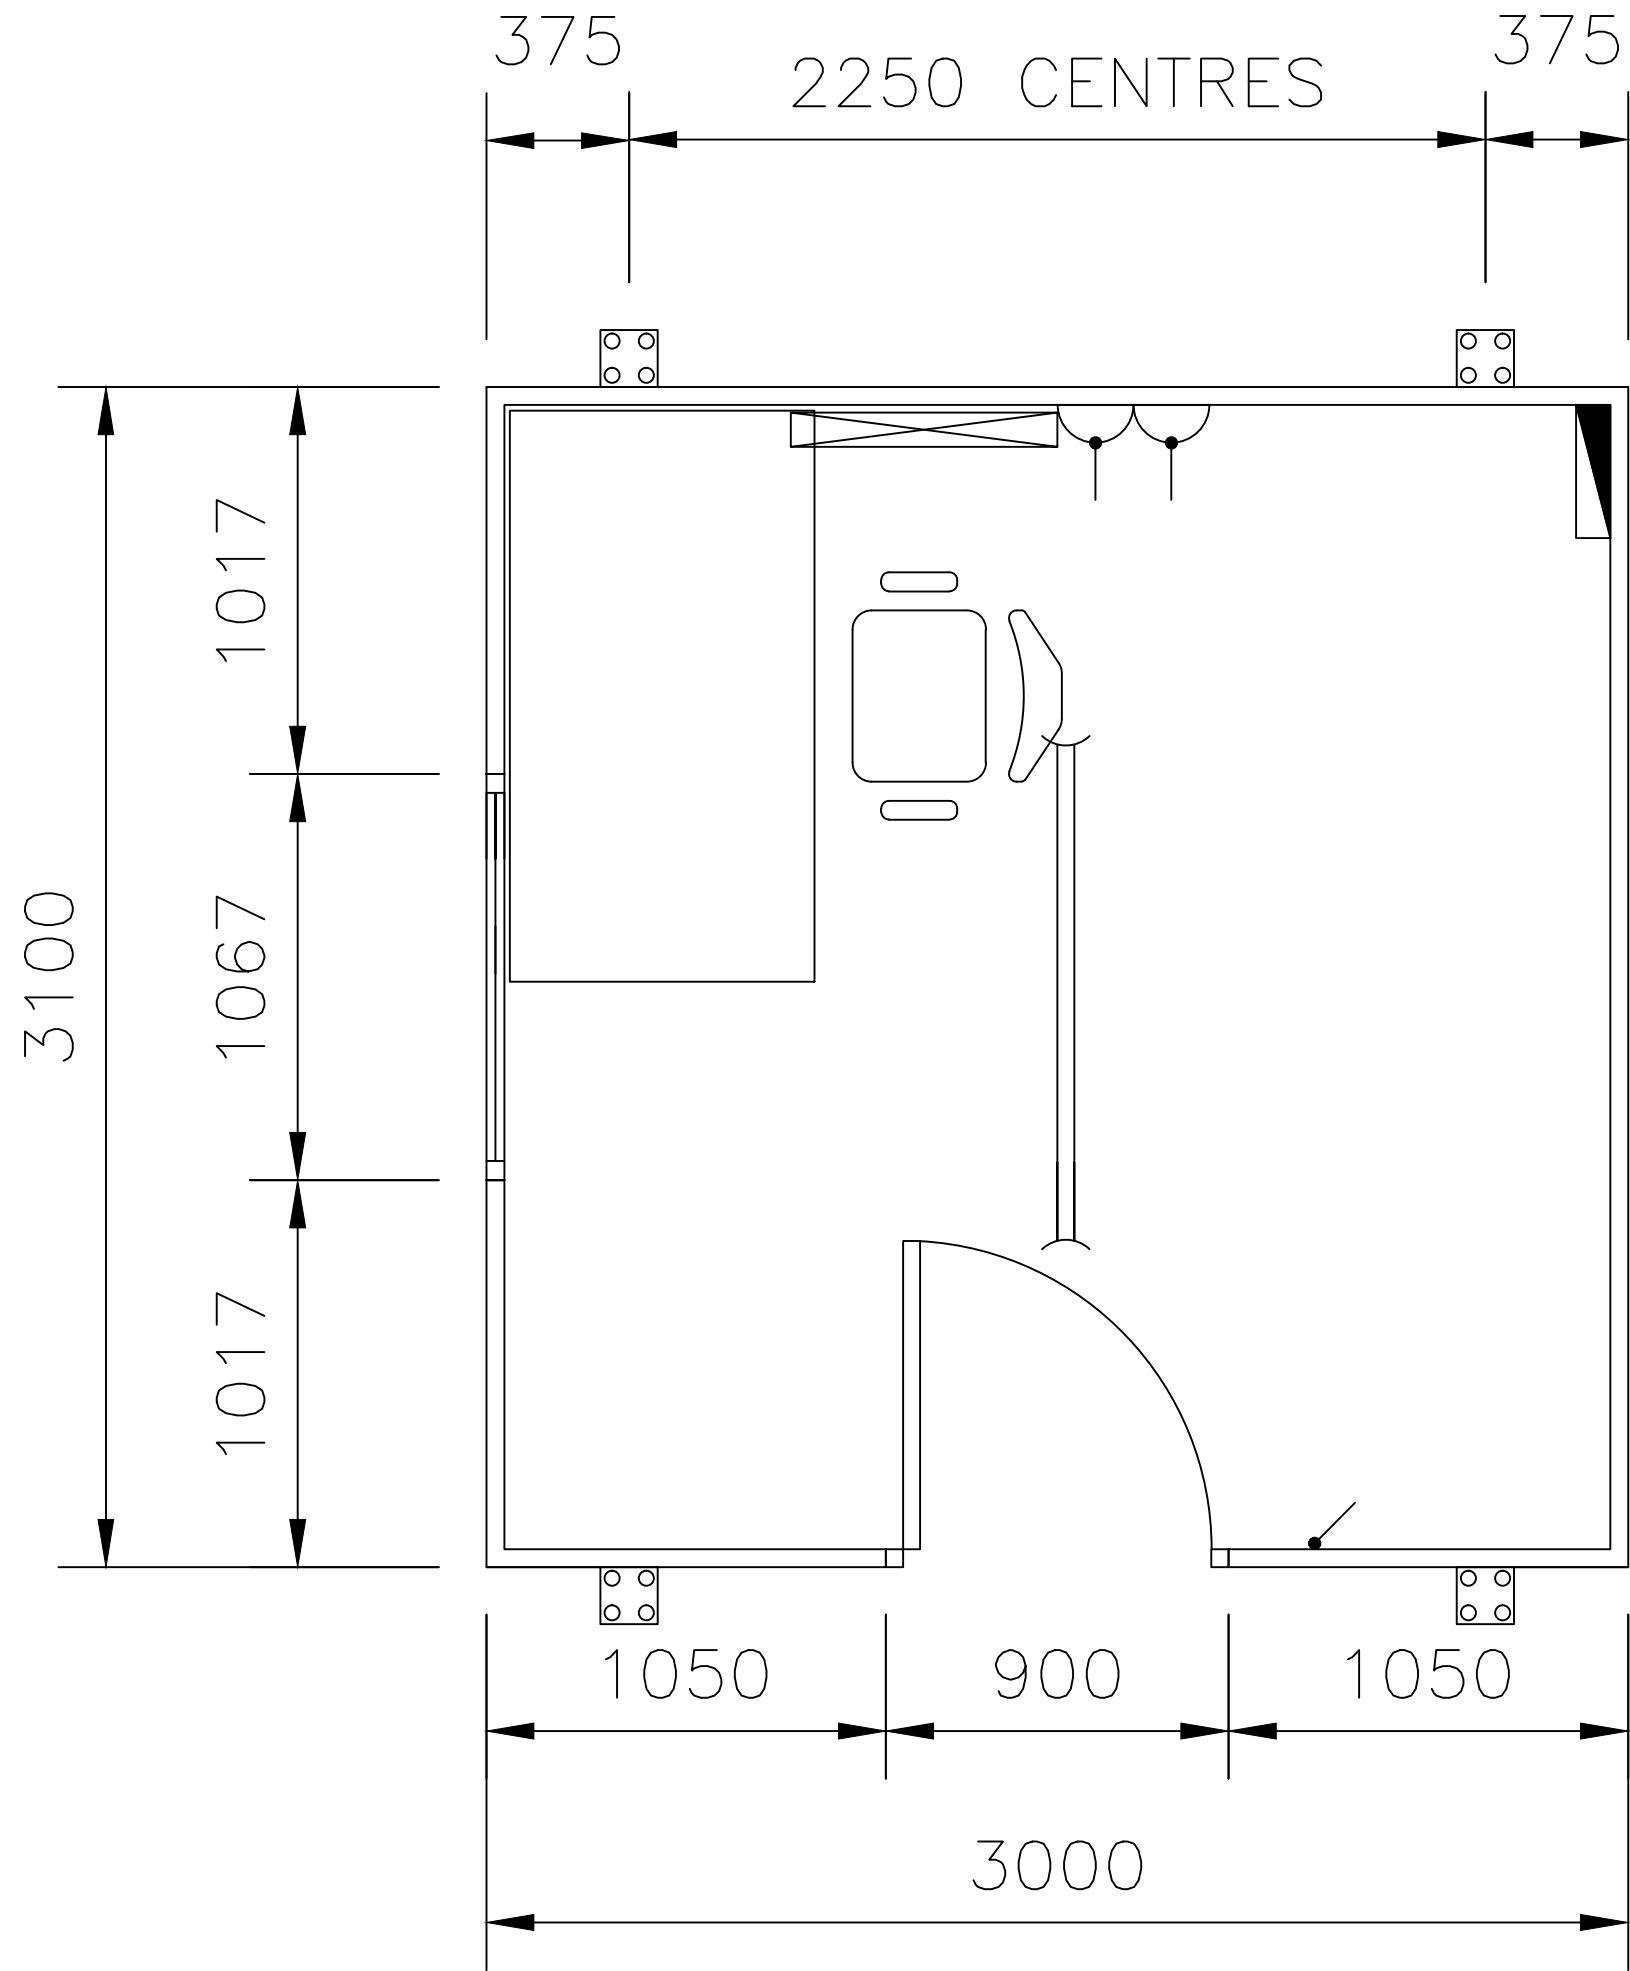

Building Code: JL-12X10-01

Building Size: 12'X10'

Category: Open Plan

\*Furniture is off Standard Size and for Illustrations Purpose only

KEY TO ELECTRICAL SYMBOLS

-  HIGH LEVEL TUBULAR HEATER
-  2KW HEATER
-  CONSUMER UNIT
-  2D CEILING LIGHT FITTING
-  FLUORESCENT LIGHT
-  2 GANG 13A ELEC. SWITCHED SOCKET OUTLET
-  1 WAY INTERIOR SWITCH
-  CEILING MOUNTED PULL SWITCH
-  COLD WATER SUPPLY HEATER

Drawn By: Paul Devlin

Building Code: JL-10X10-01

Building Size: 10'X10'

Category: Open Plan

\*Furniture is off Standard Size and for Illustrations Purpose only

KEY TO ELECTRICAL SYMBOLS

-  HIGH LEVEL TUBULAR HEATER
-  2KW HEATER
-  CONSUMER UNIT
-  2D CEILING LIGHT FITTING
-  FLUORESCENT LIGHT
-  2 GANG 13A ELEC. SWITCHED SOCKET OUTLET
-  1 WAY INTERIOR SWITCH
-  CEILING MOUNTED PULL SWITCH
-  COLD WATER SUPPLY HEATER

Drawn By: Paul Devlin

Building Code: JL-20X10-01

Building Size: 20'X10'

Category: Open Plan

\*Furniture is off Standard Size and for Illustrations Purpose only

KEY TO ELECTRICAL SYMBOLS

 HIGH LEVEL TUBULAR HEATER

Building Code: JL-30X10-01

Building Size: 30'X10'

Category: Open Plan

\*Furniture is off Standard Size and for Illustrations Purpose only

KEY TO ELECTRICAL SYMBOLS

 HIGH LEVEL TUBULAR HEATER

 2KW HEATER

 CONSUMER UNIT