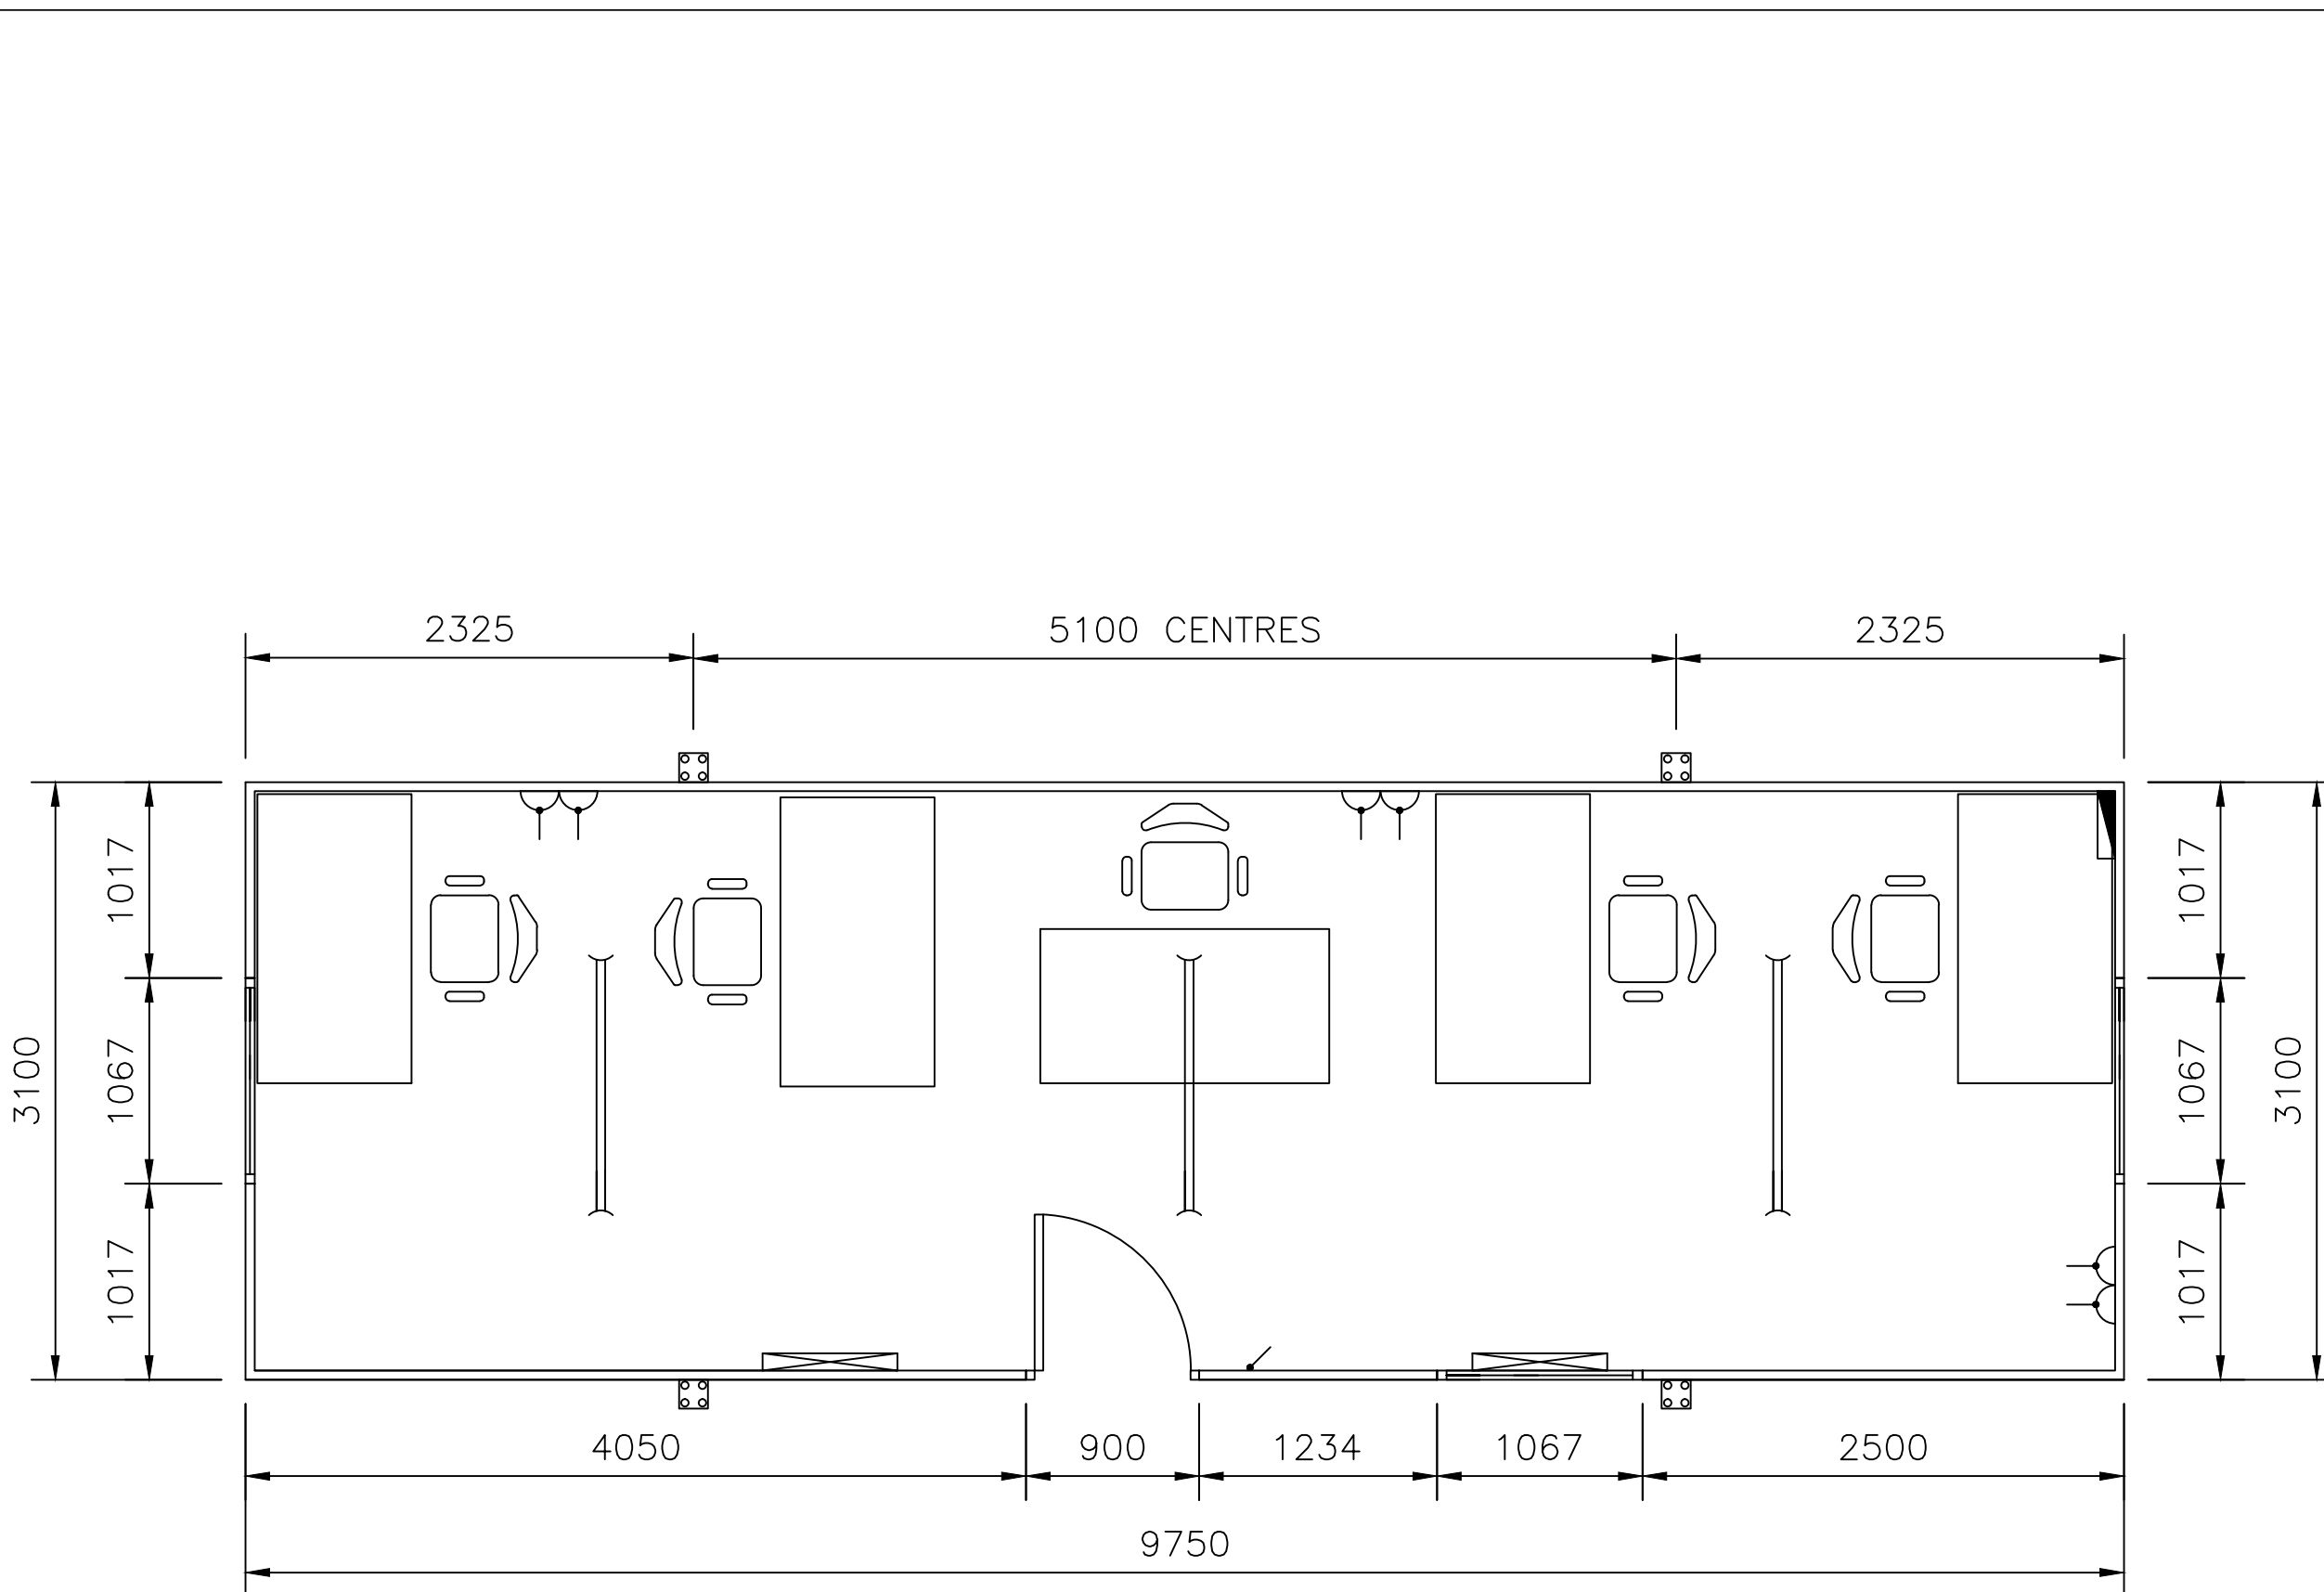

Drawn By: Paul Devlin

Building Code: JL-20X10-01

Building Size: 20'X10'

Category: Open Plan

\*Furniture is off Standard Size and for Illustrations Purpose only

KEY TO ELECTRICAL SYMBOLS

 HIGH LEVEL TUBULAR HEATER

Building Code: JL-30X10-01

Building Size: 30'X10'

Category: Open Plan

\*Furniture is off Standard Size and for Illustrations Purpose only

KEY TO ELECTRICAL SYMBOLS

 HIGH LEVEL TUBULAR HEATER

 2KW HEATER

 CONSUMER UNIT

Phone:  
(028) 7941 8670

Email:  
info@pmcveymobilebuildings.co.uk

Website:  
www.pmcveymobilebuildings.co.uk

Drawn By: Paul Devlin

Building Code: JL-32X10-01

Building Size: 32'X10'

Category: Open Plan

\*Furniture is off Standard Size and for Illustrations Purpose only

Website:  
www.pmcveymobilebuildings.co.uk

Drawn By: Paul Devlin

Building Code: JL-40X10-01

Building Size: 40'X10'

Category: Open Plan

\*Furniture is off Standard Size and for Illustrations Purpose only