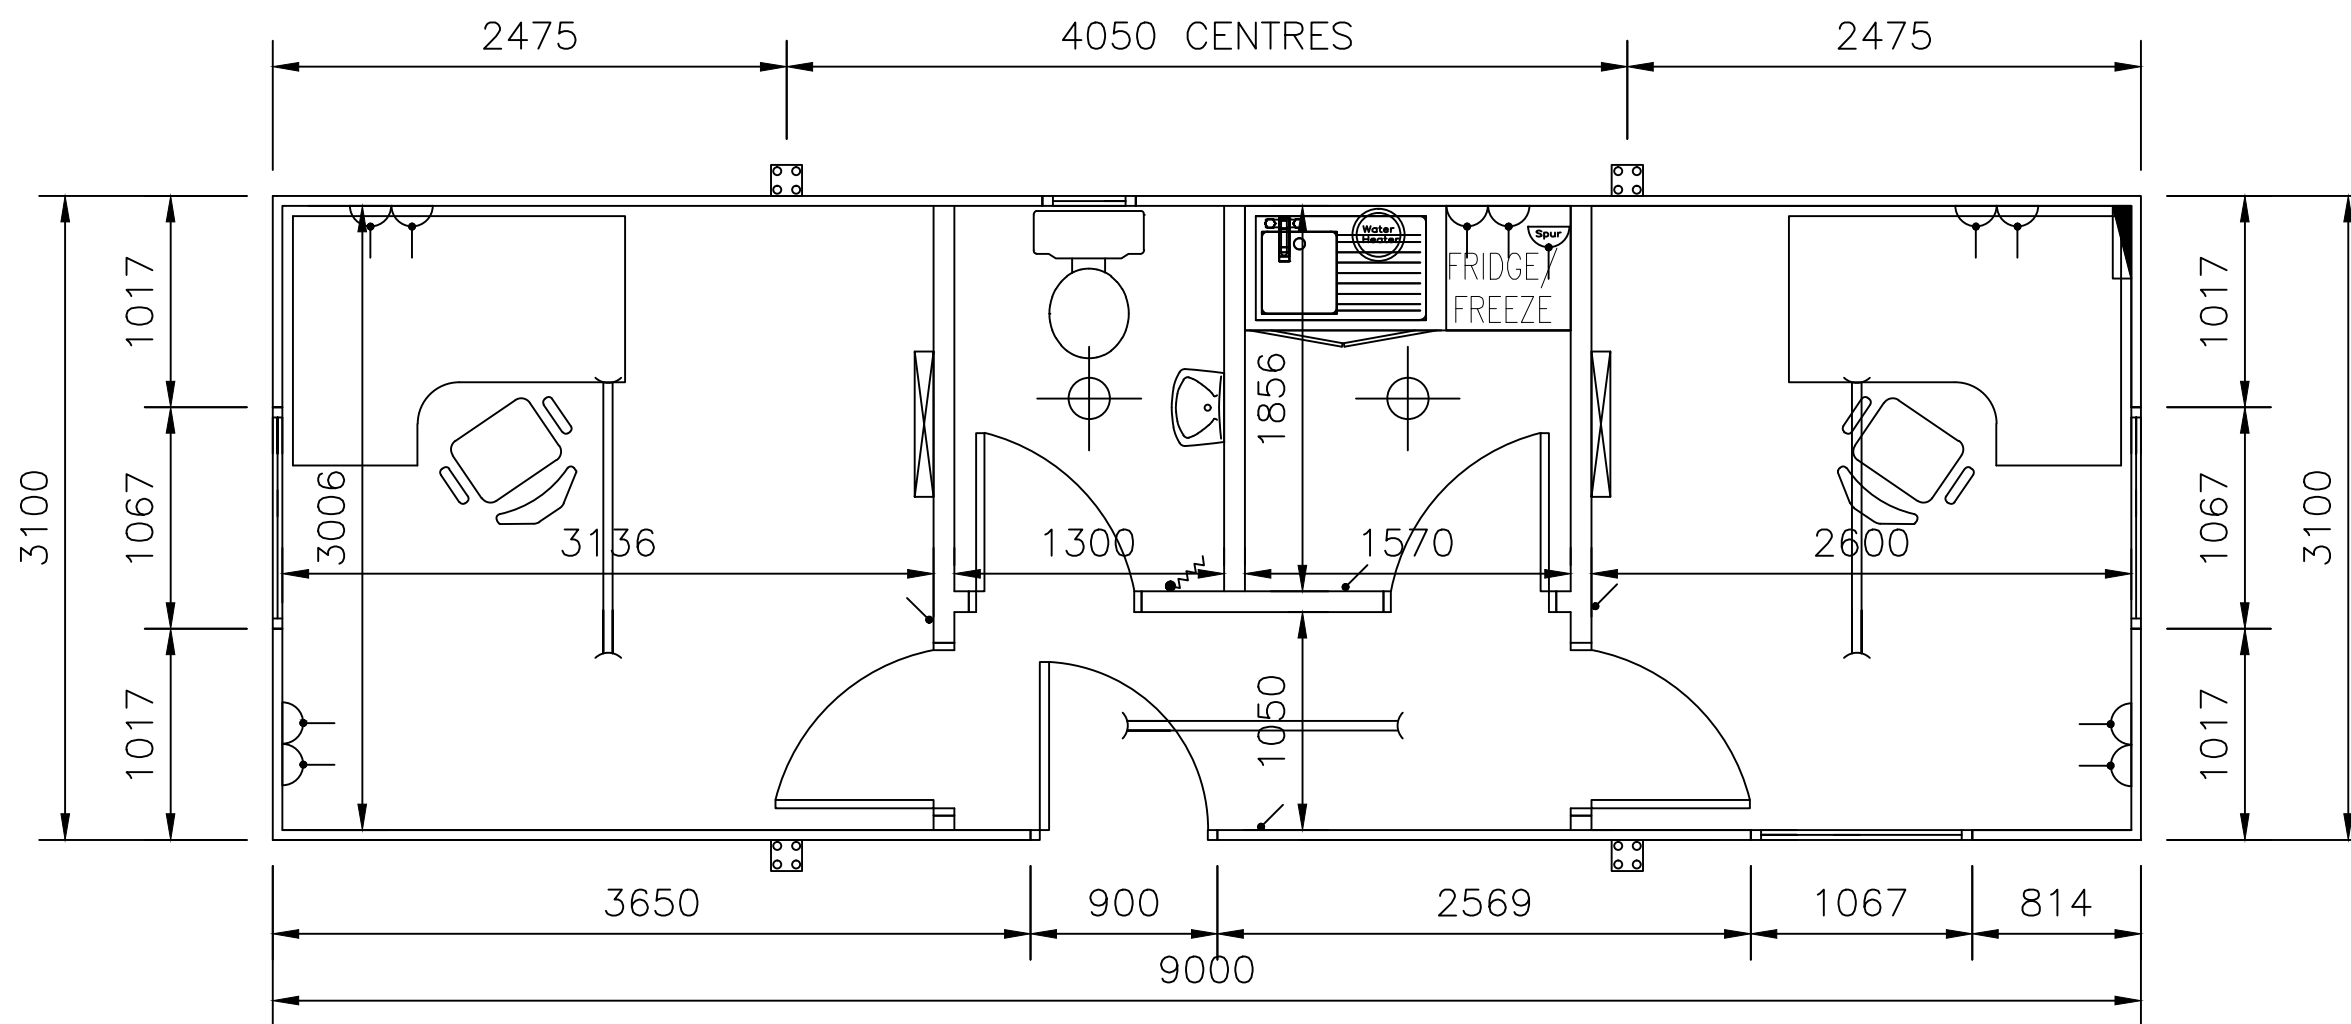

Building Code: JL-20X10-05

Building Size: 20'X10'

Category: Office, Kitchen & Toilets

\*Furniture is off Standard Size and for Illustrations Purpose only

KEY TO ELECTRICAL SYMBOLS

-  HIGH LEVEL TUBULAR HEATER
-  2KW HEATER
-  CONSUMER UNIT
-  2D CEILING LIGHT FITTING
-  FLUORESCENT LIGHT
-  2 GANG 13A ELEC. SWITCHED SOCKET OUTLET
-  1 WAY INTERIOR SWITCH
-  CEILING MOUNTED PULL SWITCH
-  COLD WATER SUPPLY HEATER

Building Code: JL-30X10-05

Building Size: 30'X10'

Category: Office, Kitchen & Toilets

\*Furniture is off Standard Size and for Illustrations Purpose only

KEY TO ELECTRICAL SYMBOLS

 HIGH LEVEL TUBULAR HEATER

Building Code: JL-32X10-05

Building Size: 32'X10'

Category: Office, Kitchen & Toilets

\*Furniture is off Standard Size and for Illustrations Purpose only

KEY TO ELECTRICAL SYMBOLS

 HIGH LEVEL TUBULAR HEATER

Building Code: JL-40X10-05

Building Size: 40'X10'

Category: Office, Kitchen & Toilets

\*Furniture is off Standard Size and for Illustrations Purpose only