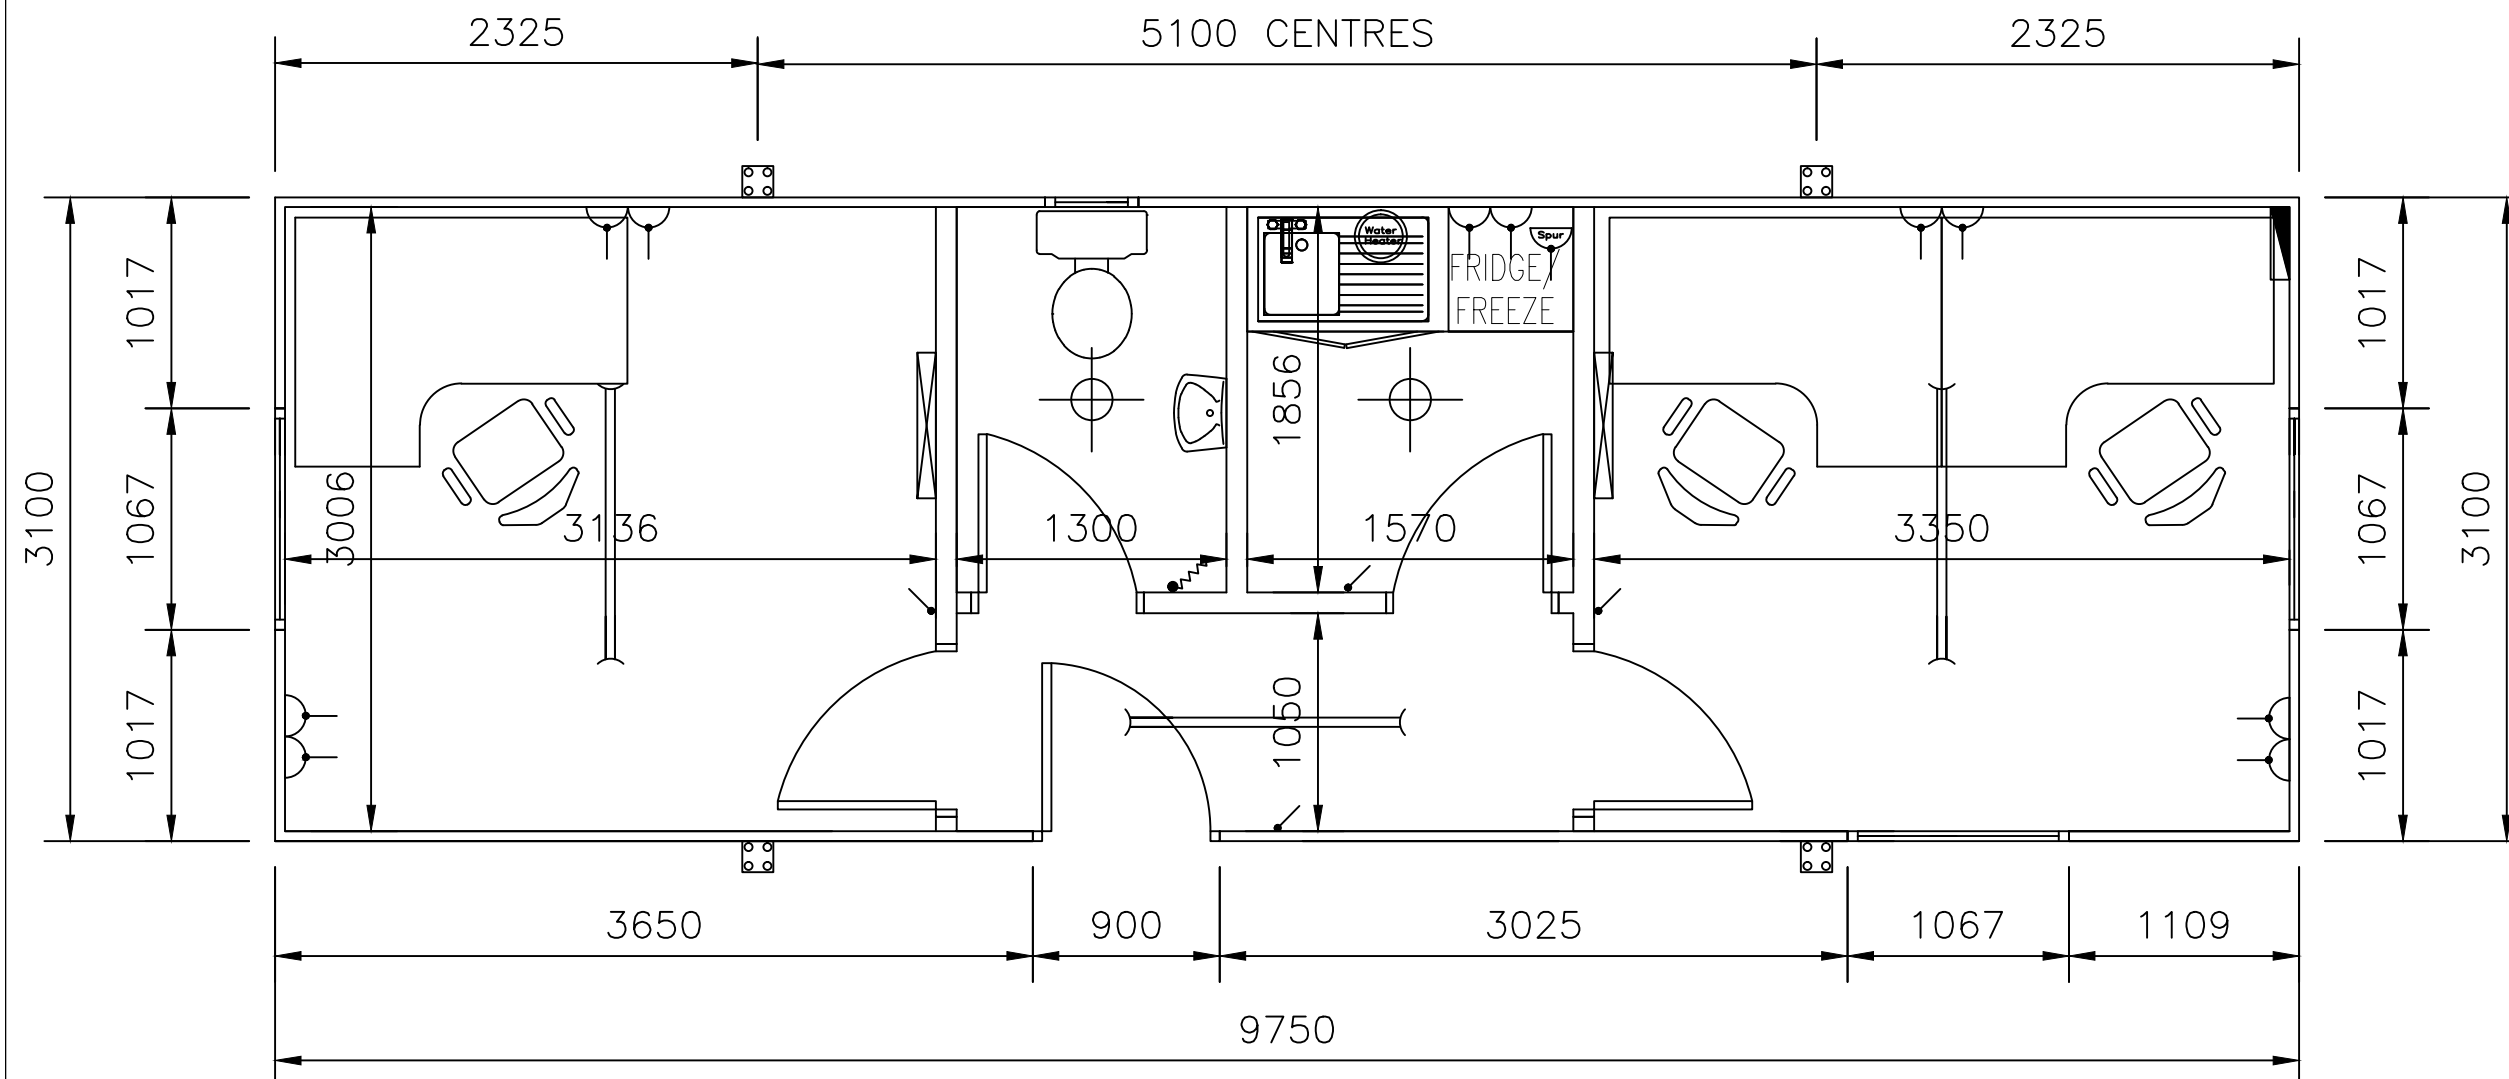

Building Code: JL-20X10-05

Building Size: 20'X10'

Category: Office, Kitchen & Toilets

\*Furniture is off Standard Size and for Illustrations Purpose only

KEY TO ELECTRICAL SYMBOLS

-  HIGH LEVEL TUBULAR HEATER
-  2KW HEATER
-  CONSUMER UNIT
-  2D CEILING LIGHT FITTING
-  FLUORESCENT LIGHT
-  2 GANG 13A ELEC. SWITCHED SOCKET OUTLET
-  1 WAY INTERIOR SWITCH
-  CEILING MOUNTED PULL SWITCH
-  COLD WATER SUPPLY HEATER

Building Code: JL-30X10-05

Building Size: 30'X10'

Category: Office, Kitchen & Toilets

\*Furniture is off Standard Size and for Illustrations Purpose only

KEY TO ELECTRICAL SYMBOLS

 HIGH LEVEL TUBULAR HEATER

Building Code: JL-32X10-05

Building Size: 32'X10'

Category: Office, Kitchen & Toilets

\*Furniture is off Standard Size and for Illustrations Purpose only

KEY TO ELECTRICAL SYMBOLS

 HIGH LEVEL TUBULAR HEATER

Building Code: JL-40X10-05

Building Size: 40'X10'

Category: Office, Kitchen & Toilets

\*Furniture is off Standard Size and for Illustrations Purpose only