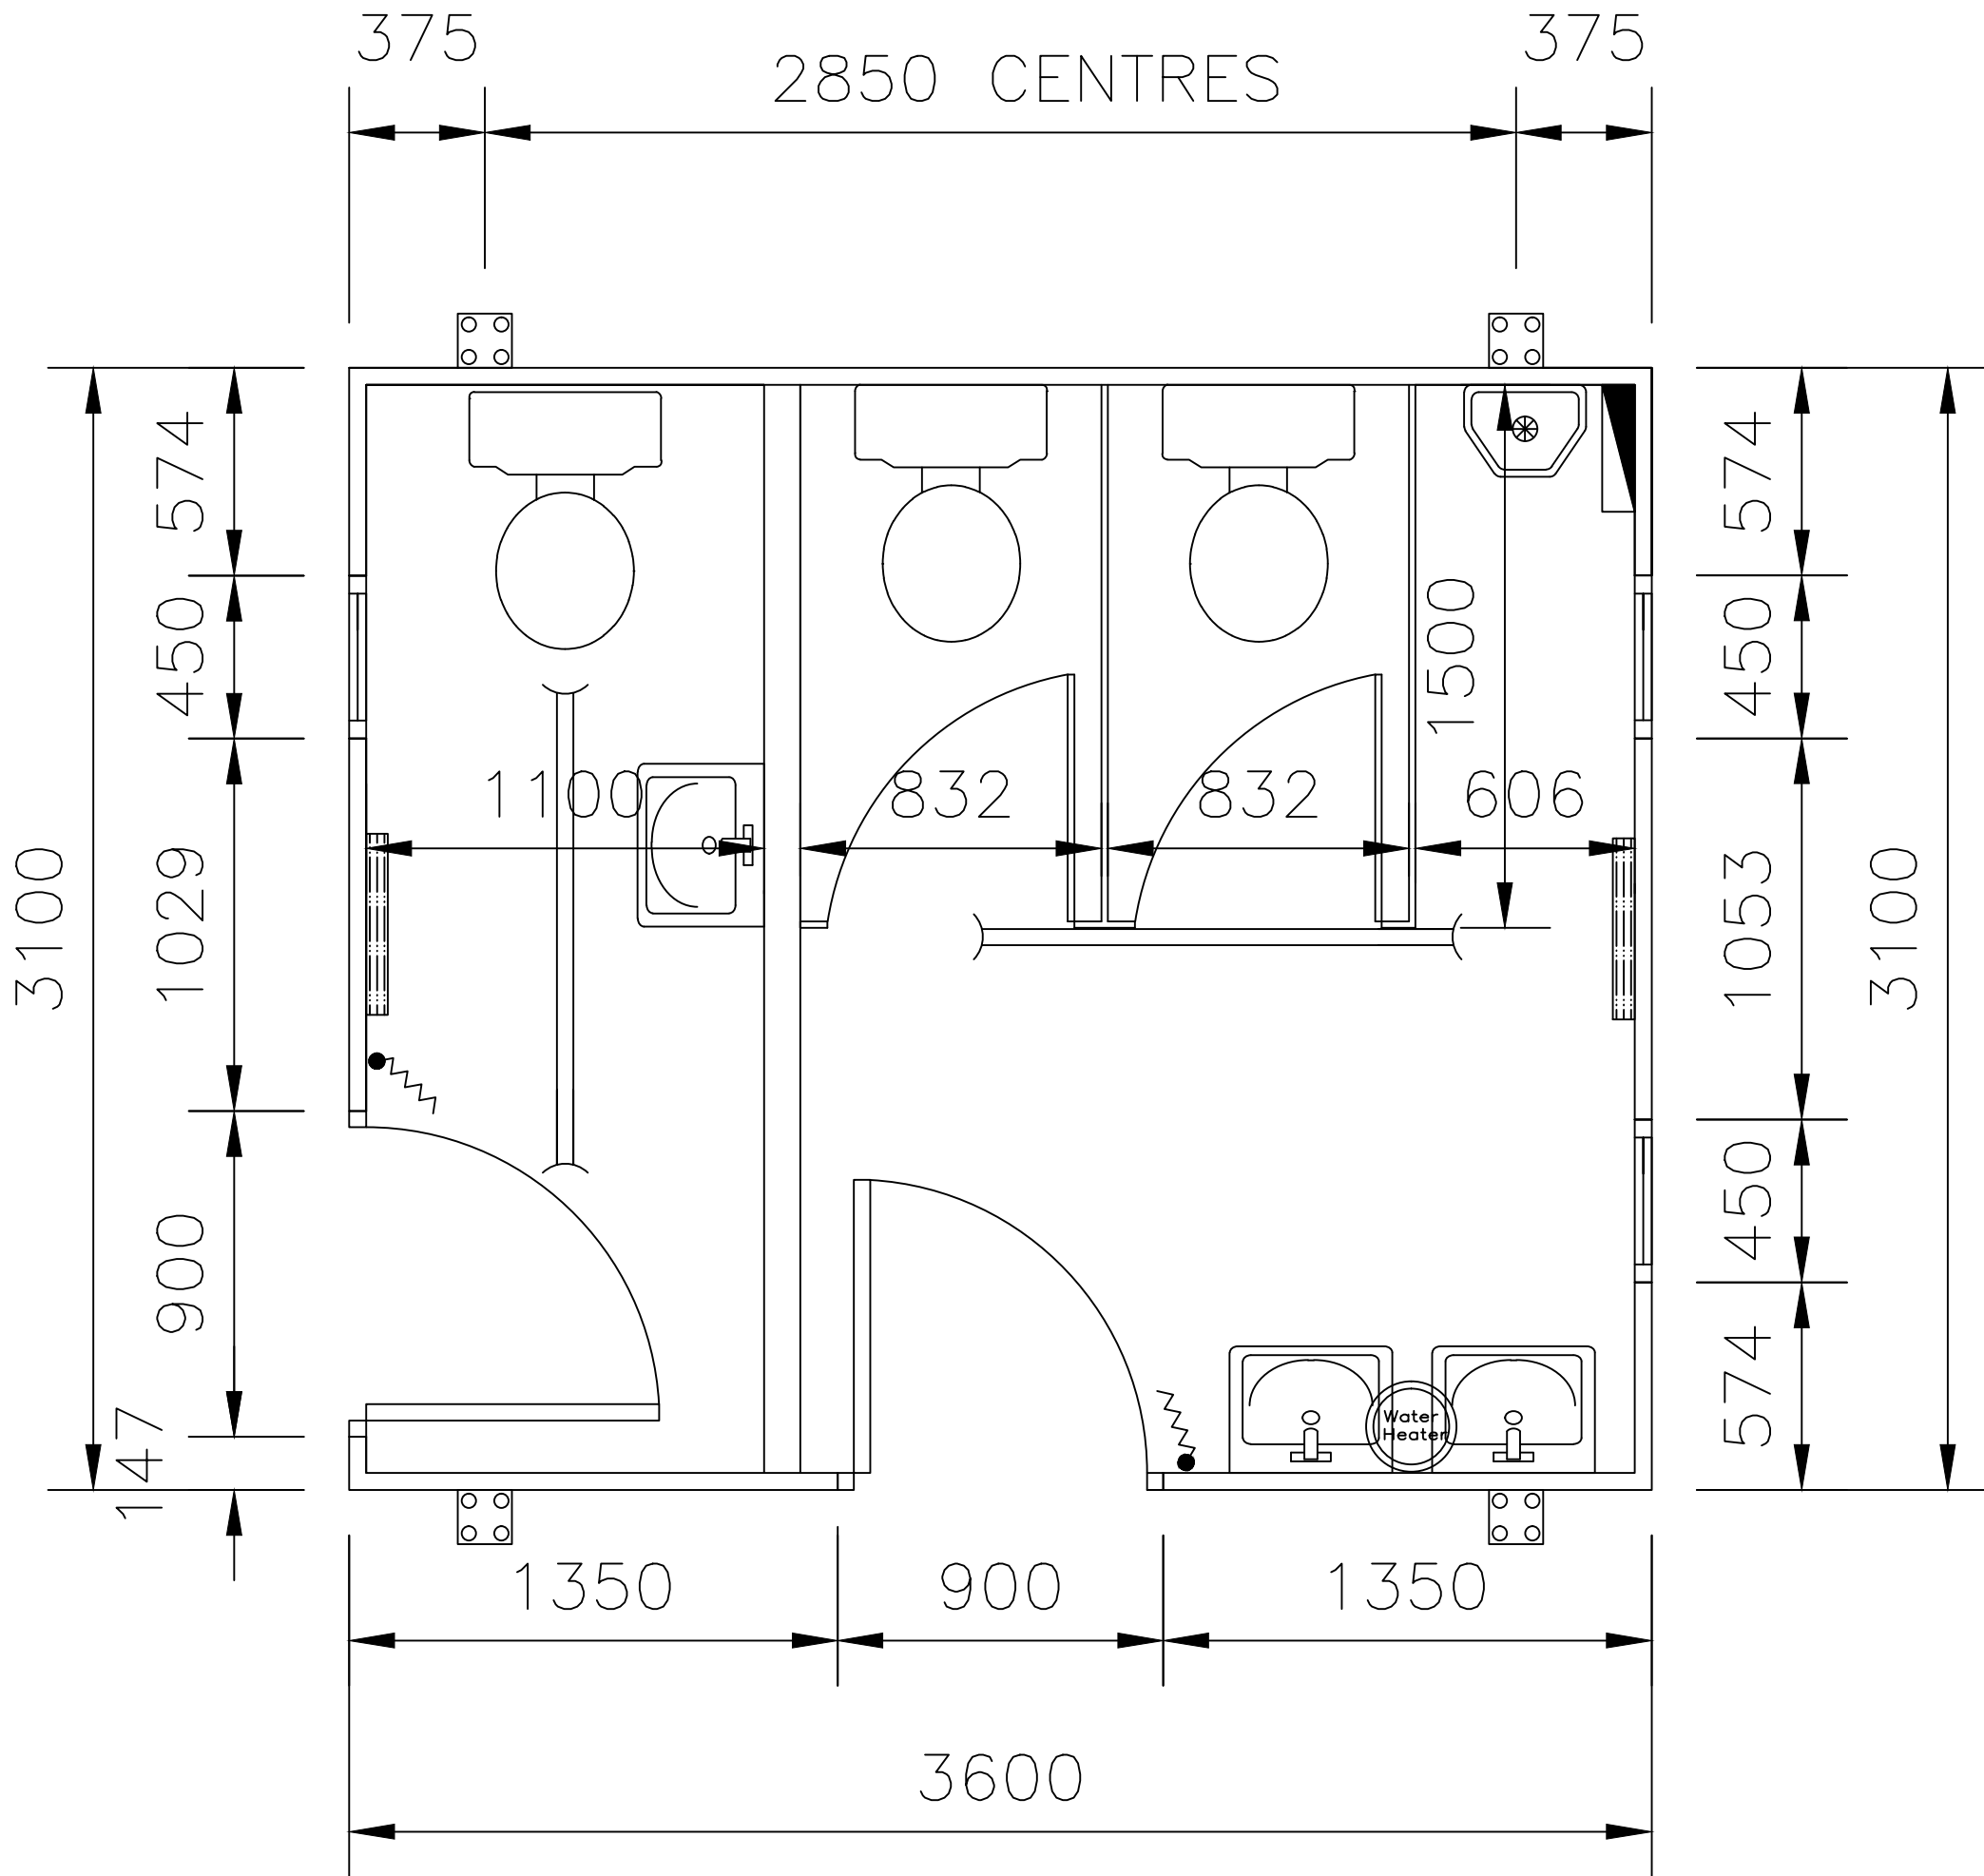

Building Code: JLTB-12X10-01

Building Size: 12'X10'

Category: Toilet Block

*Furniture is off Standard Size and for Illustrations Purpose only

KEY TO ELECTRICAL SYMBOLS

-  HIGH LEVEL TUBULAR HEATER
-  2KW HEATER
-  CONSUMER UNIT
-  2D CEILING LIGHT FITTING
-  FLUORESCENT LIGHT
-  2 GANG 13A ELEC. SWITCHED SOCKET OUTLET
-  1 WAY INTERIOR SWITCH
-  CEILING MOUNTED PULL SWITCH
-  COLD WATER SUPPLY HEATER

Building Code: JLTB-12X10-02

Building Size: 12'X10'

Category: Toilet Block

*Furniture is off Standard Size and for Illustrations Purpose only

KEY TO ELECTRICAL SYMBOLS

-  HIGH LEVEL TUBULAR HEATER
-  2KW HEATER
-  CONSUMER UNIT
-  2D CEILING LIGHT FITTING
-  FLUORESCENT LIGHT
-  2 GANG 13A ELEC. SWITCHED SOCKET OUTLET
-  1 WAY INTERIOR SWITCH
-  CEILING MOUNTED PULL SWITCH
-  COLD WATER SUPPLY HEATER

Building Code: JLTB-20X10-01

Building Size: 20'X10'

Category: Toilet Block

*Furniture is off Standard Size and for Illustrations Purpose only

KEY TO ELECTRICAL SYMBOLS

 HIGH LEVEL TUBULAR HEATER

 2KW HEATER

Building Code: JLTB-20X10-03

Building Size: 20'X10'

Category: Toilet Block

*Furniture is off Standard Size and for Illustrations Purpose only