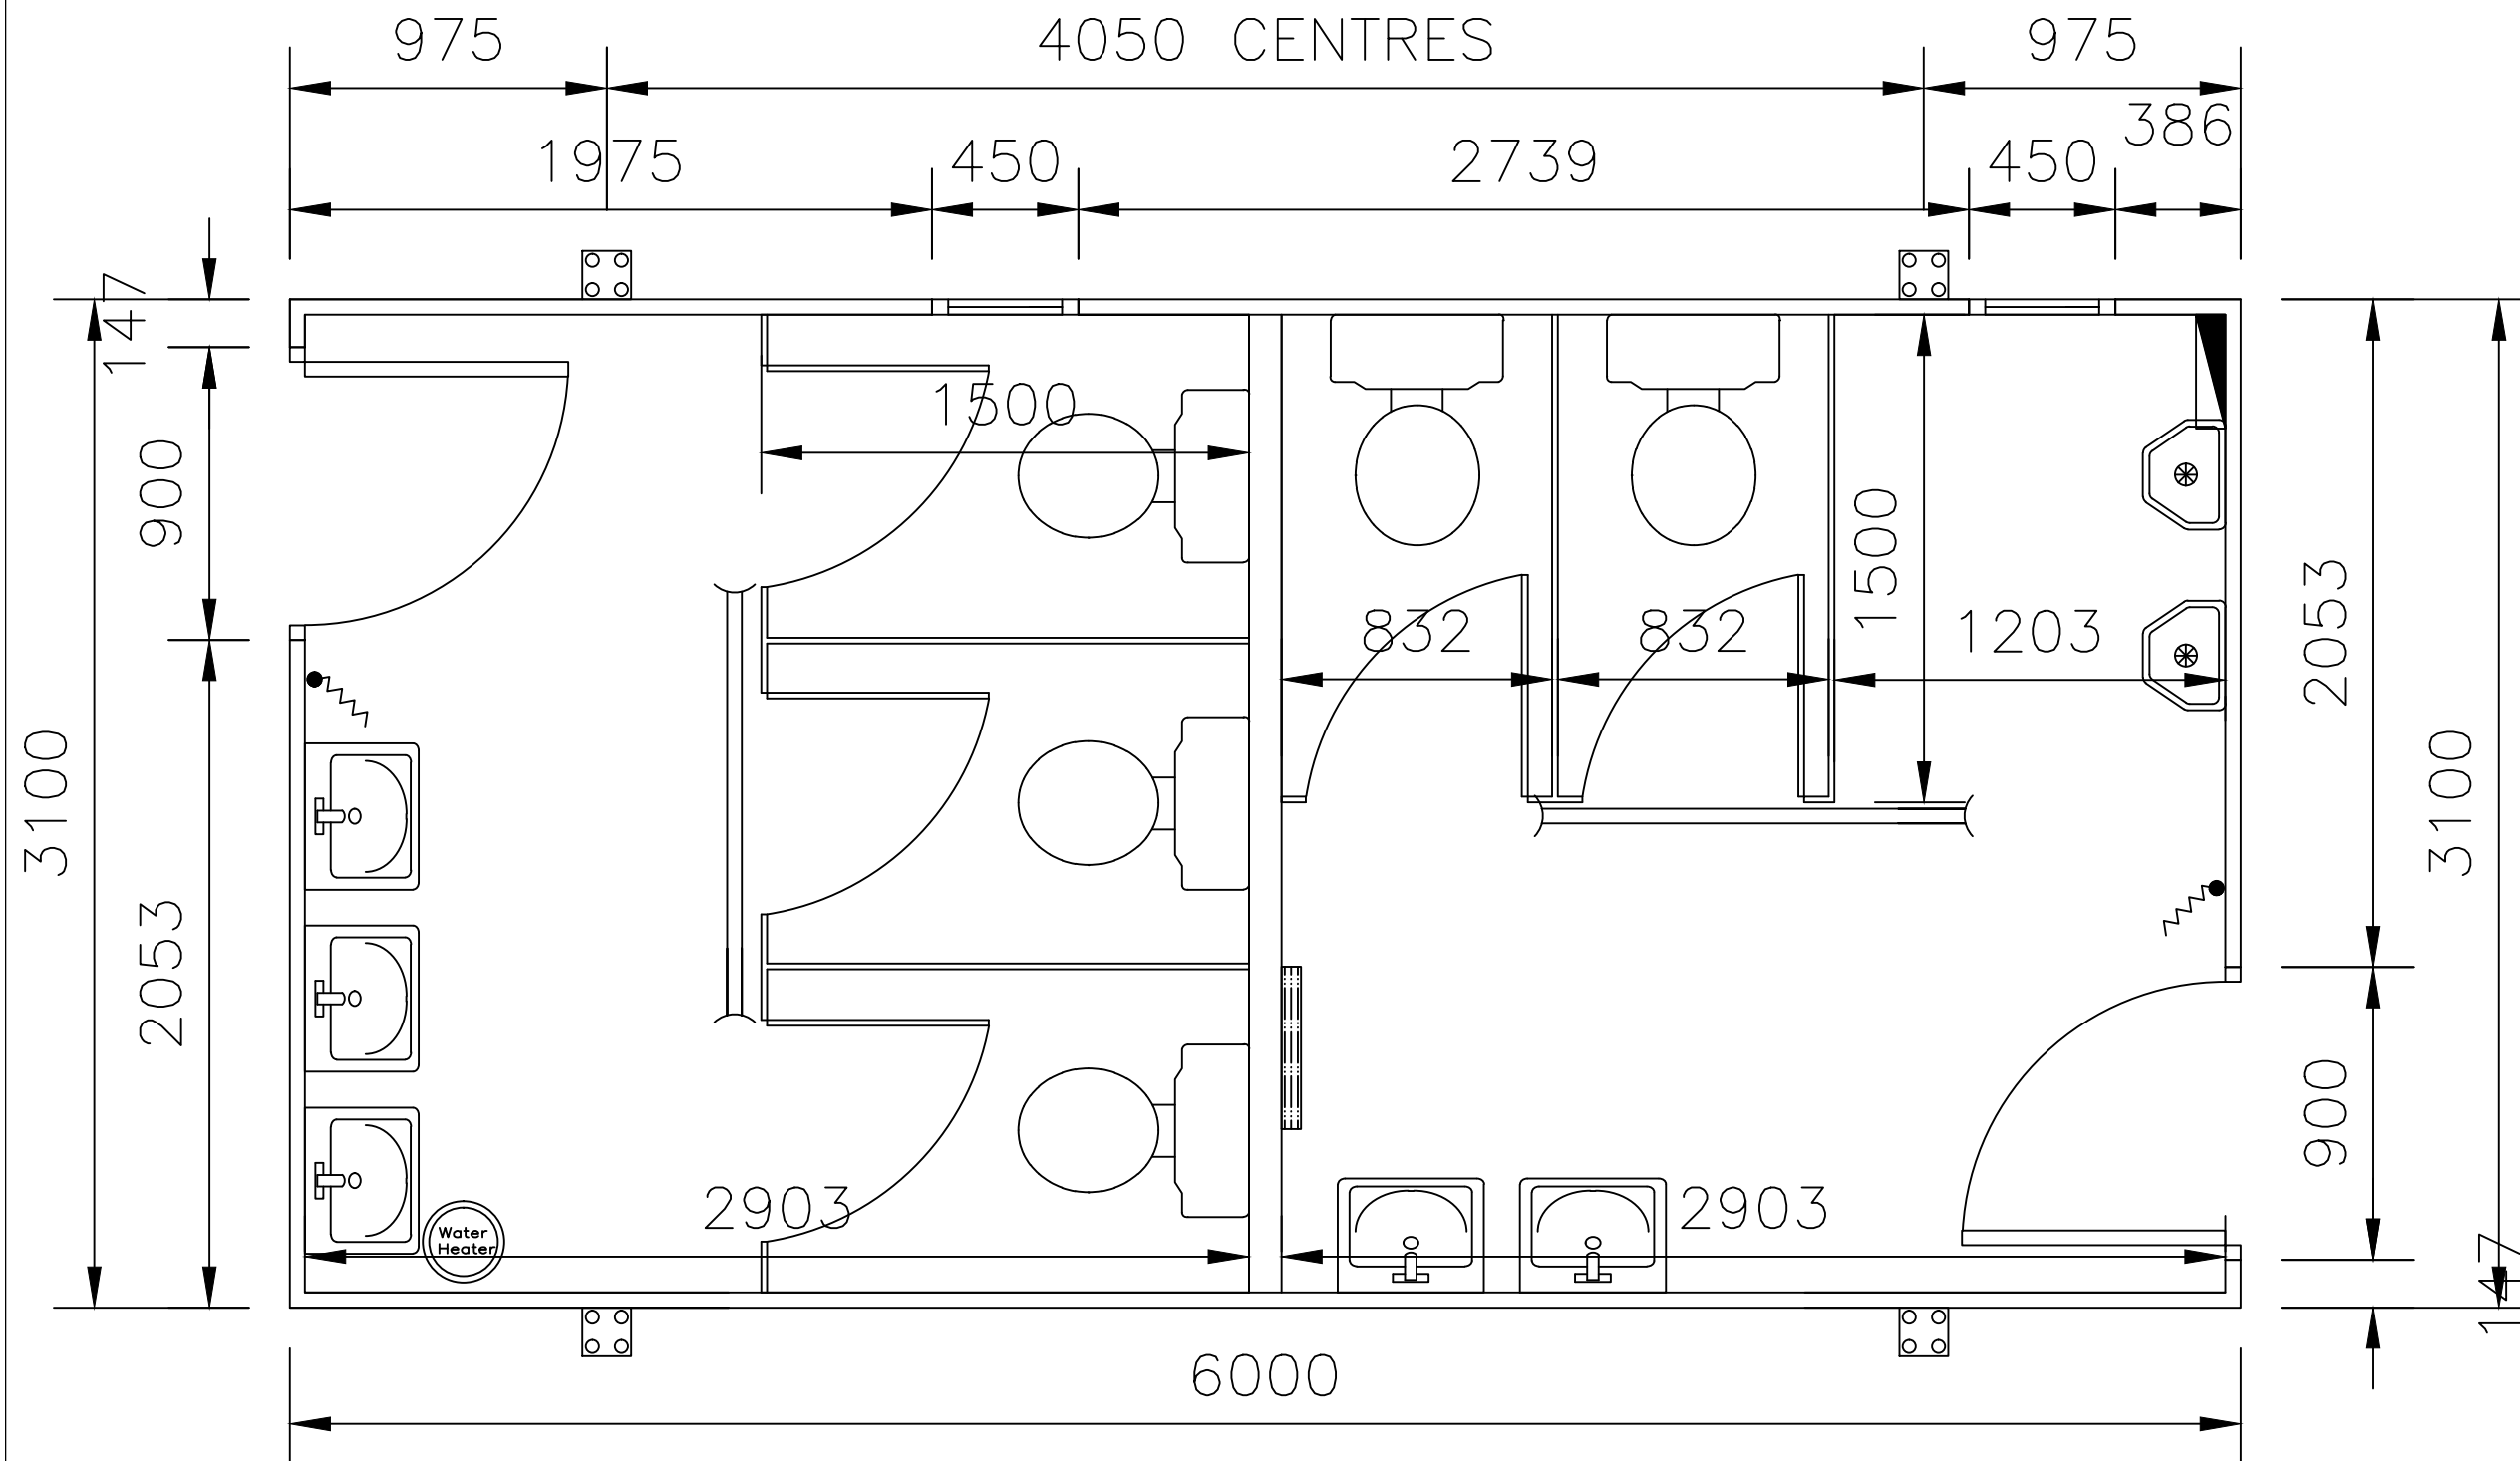

KEY TO ELECTRICAL SYMBOLS

HIGH LEVEL TUBULAR HEATER

2KW HEATER

CONSUMER UNIT

2D CEILING LIGHT FITTING

FLUORESCENT LIGHT

2 GANG 13A ELEC. SWITCHED SOCKET OUTLET

1 WAY INTERIOR SWITCH

CEILING MOUNTED PULL SWITCH

COLD WATER SUPPLY HEATER

P. McVey Mobile Buildings
105 Ballyneil Road
Moneymore, Magherafelt
BT45 7TE

Phone:
(028) 7941 8670

Email:
info@pmcveymobilebuildings.co.uk

Website:
www.pmcveymobilebuildings.co.uk

Drawn By: Paul Devlin

Building Code: JLTB-20X10-02

Building Size: 20'X10'

Category: Toilet Block

*Furniture is off Standard Size and for Illustrations Purpose only