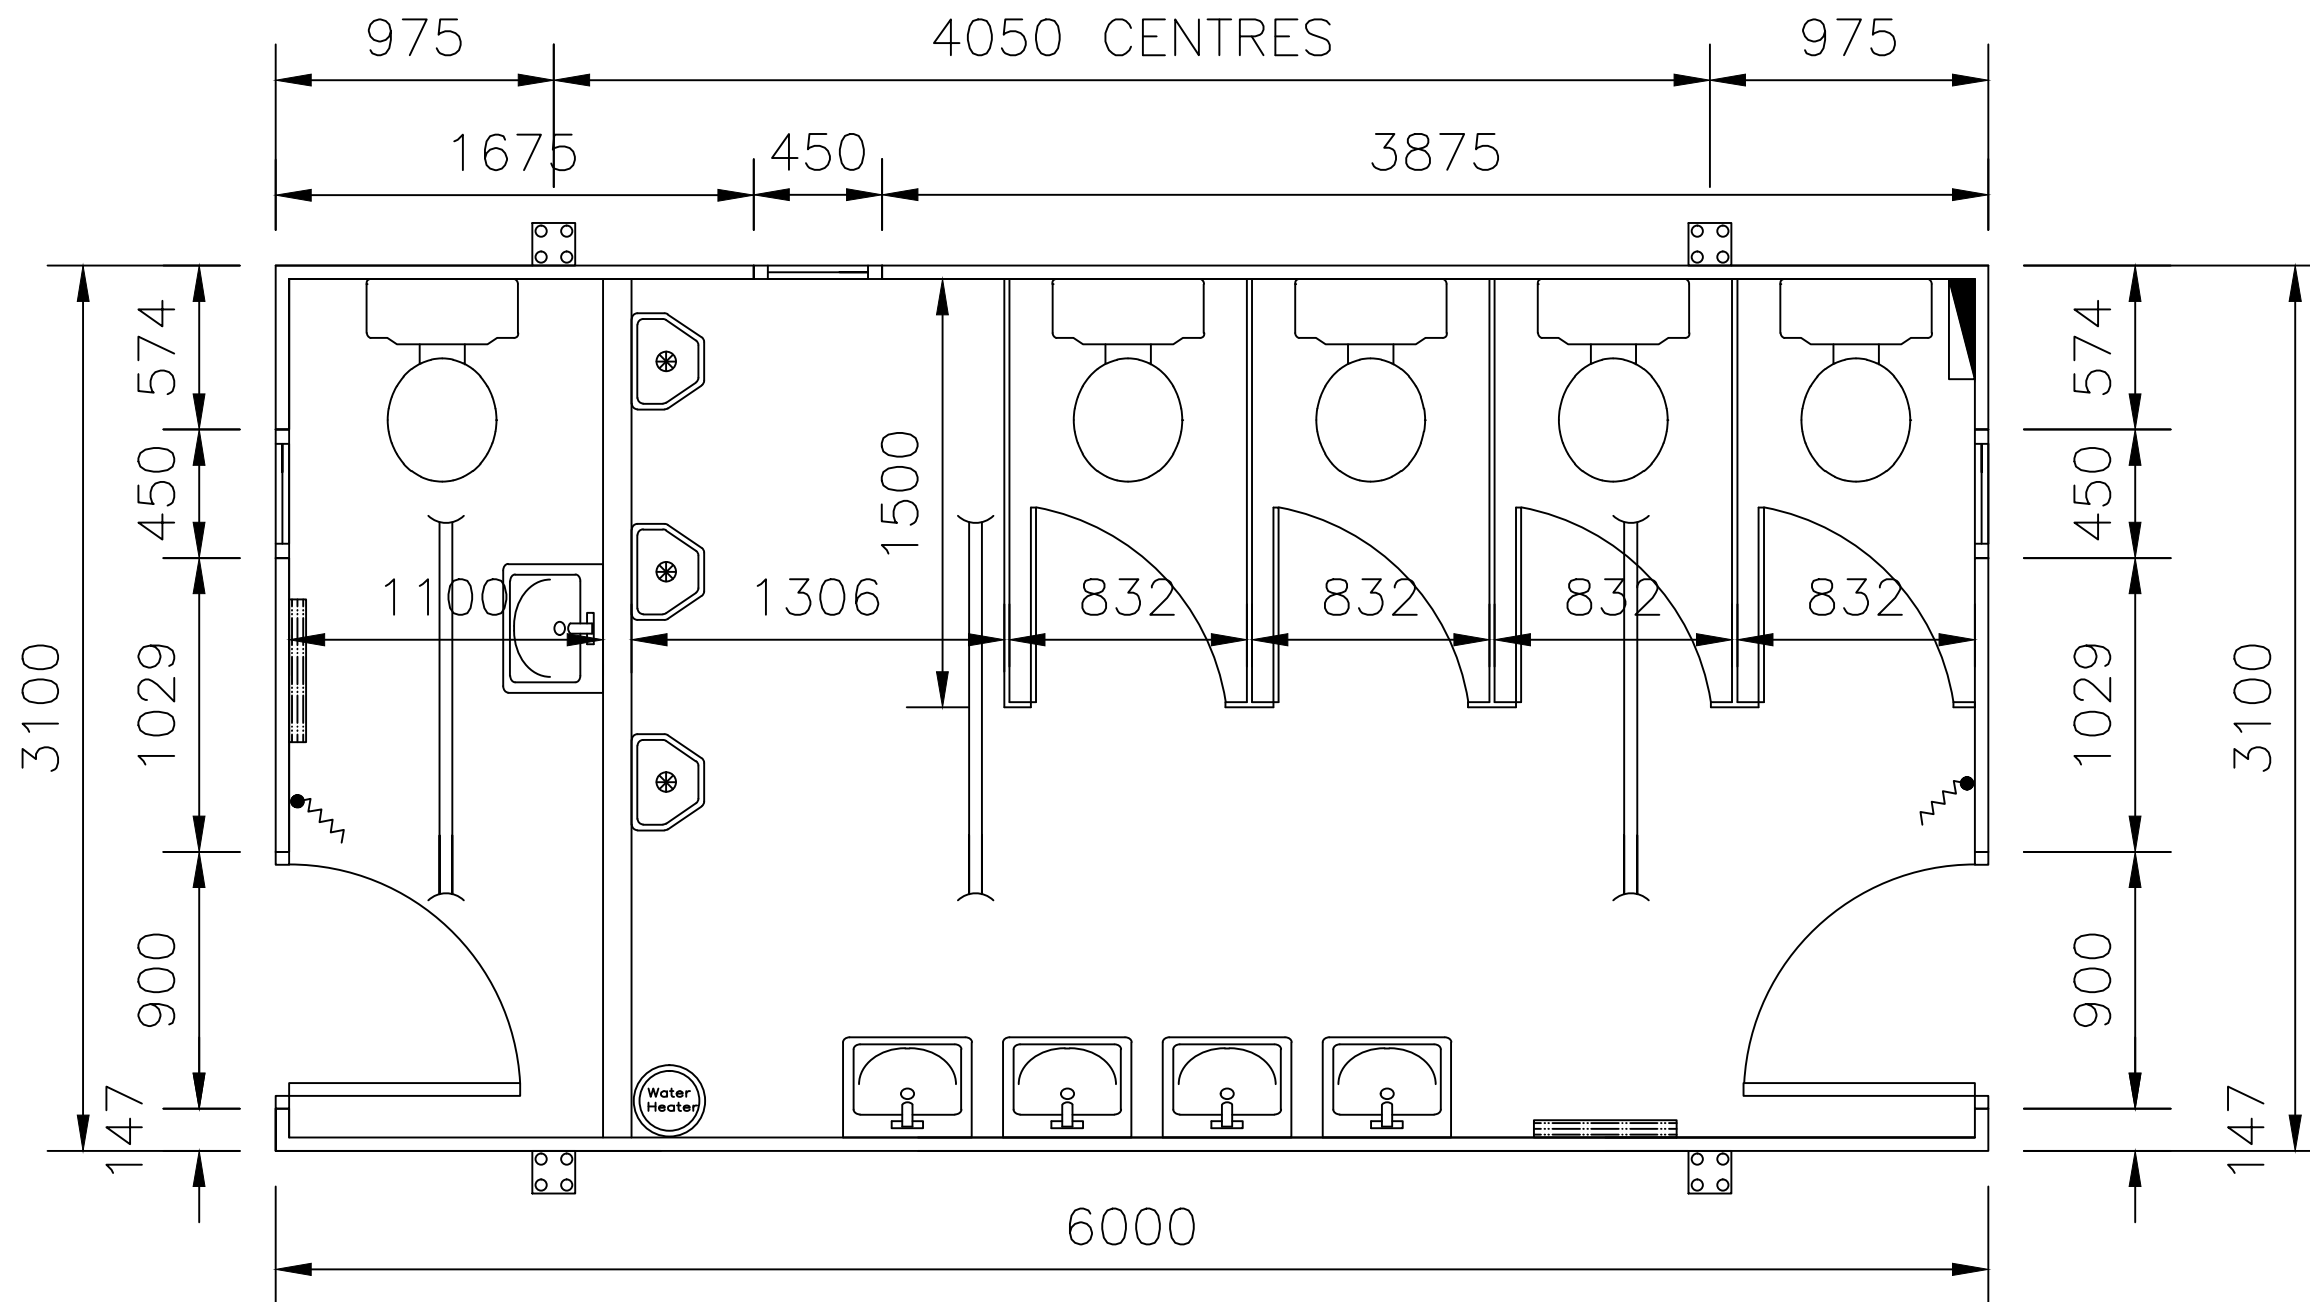

Building Code: JLTB-12X10-01

Building Size: 12'X10'

Category: Toilet Block

*Furniture is off Standard Size and for Illustrations Purpose only

KEY TO ELECTRICAL SYMBOLS

-  HIGH LEVEL TUBULAR HEATER
-  2KW HEATER
-  CONSUMER UNIT
-  2D CEILING LIGHT FITTING
-  FLUORESCENT LIGHT
-  2 GANG 13A ELEC. SWITCHED SOCKET OUTLET
-  1 WAY INTERIOR SWITCH
-  CEILING MOUNTED PULL SWITCH
-  COLD WATER SUPPLY HEATER

Building Code: JLTB-12X10-02

Building Size: 12'X10'

Category: Toilet Block

*Furniture is off Standard Size and for Illustrations Purpose only

KEY TO ELECTRICAL SYMBOLS

-  HIGH LEVEL TUBULAR HEATER
-  2KW HEATER
-  CONSUMER UNIT
-  2D CEILING LIGHT FITTING
-  FLUORESCENT LIGHT
-  2 GANG 13A ELEC. SWITCHED SOCKET OUTLET
-  1 WAY INTERIOR SWITCH
-  CEILING MOUNTED PULL SWITCH
-  COLD WATER SUPPLY HEATER

Building Code: JLTB-20X10-01

Building Size: 20'X10'

Category: Toilet Block

*Furniture is off Standard Size and for Illustrations Purpose only

KEY TO ELECTRICAL SYMBOLS

 HIGH LEVEL TUBULAR HEATER

 2KW HEATER

Building Code: JLTB-20X10-03

Building Size: 20'X10'

Category: Toilet Block

*Furniture is off Standard Size and for Illustrations Purpose only