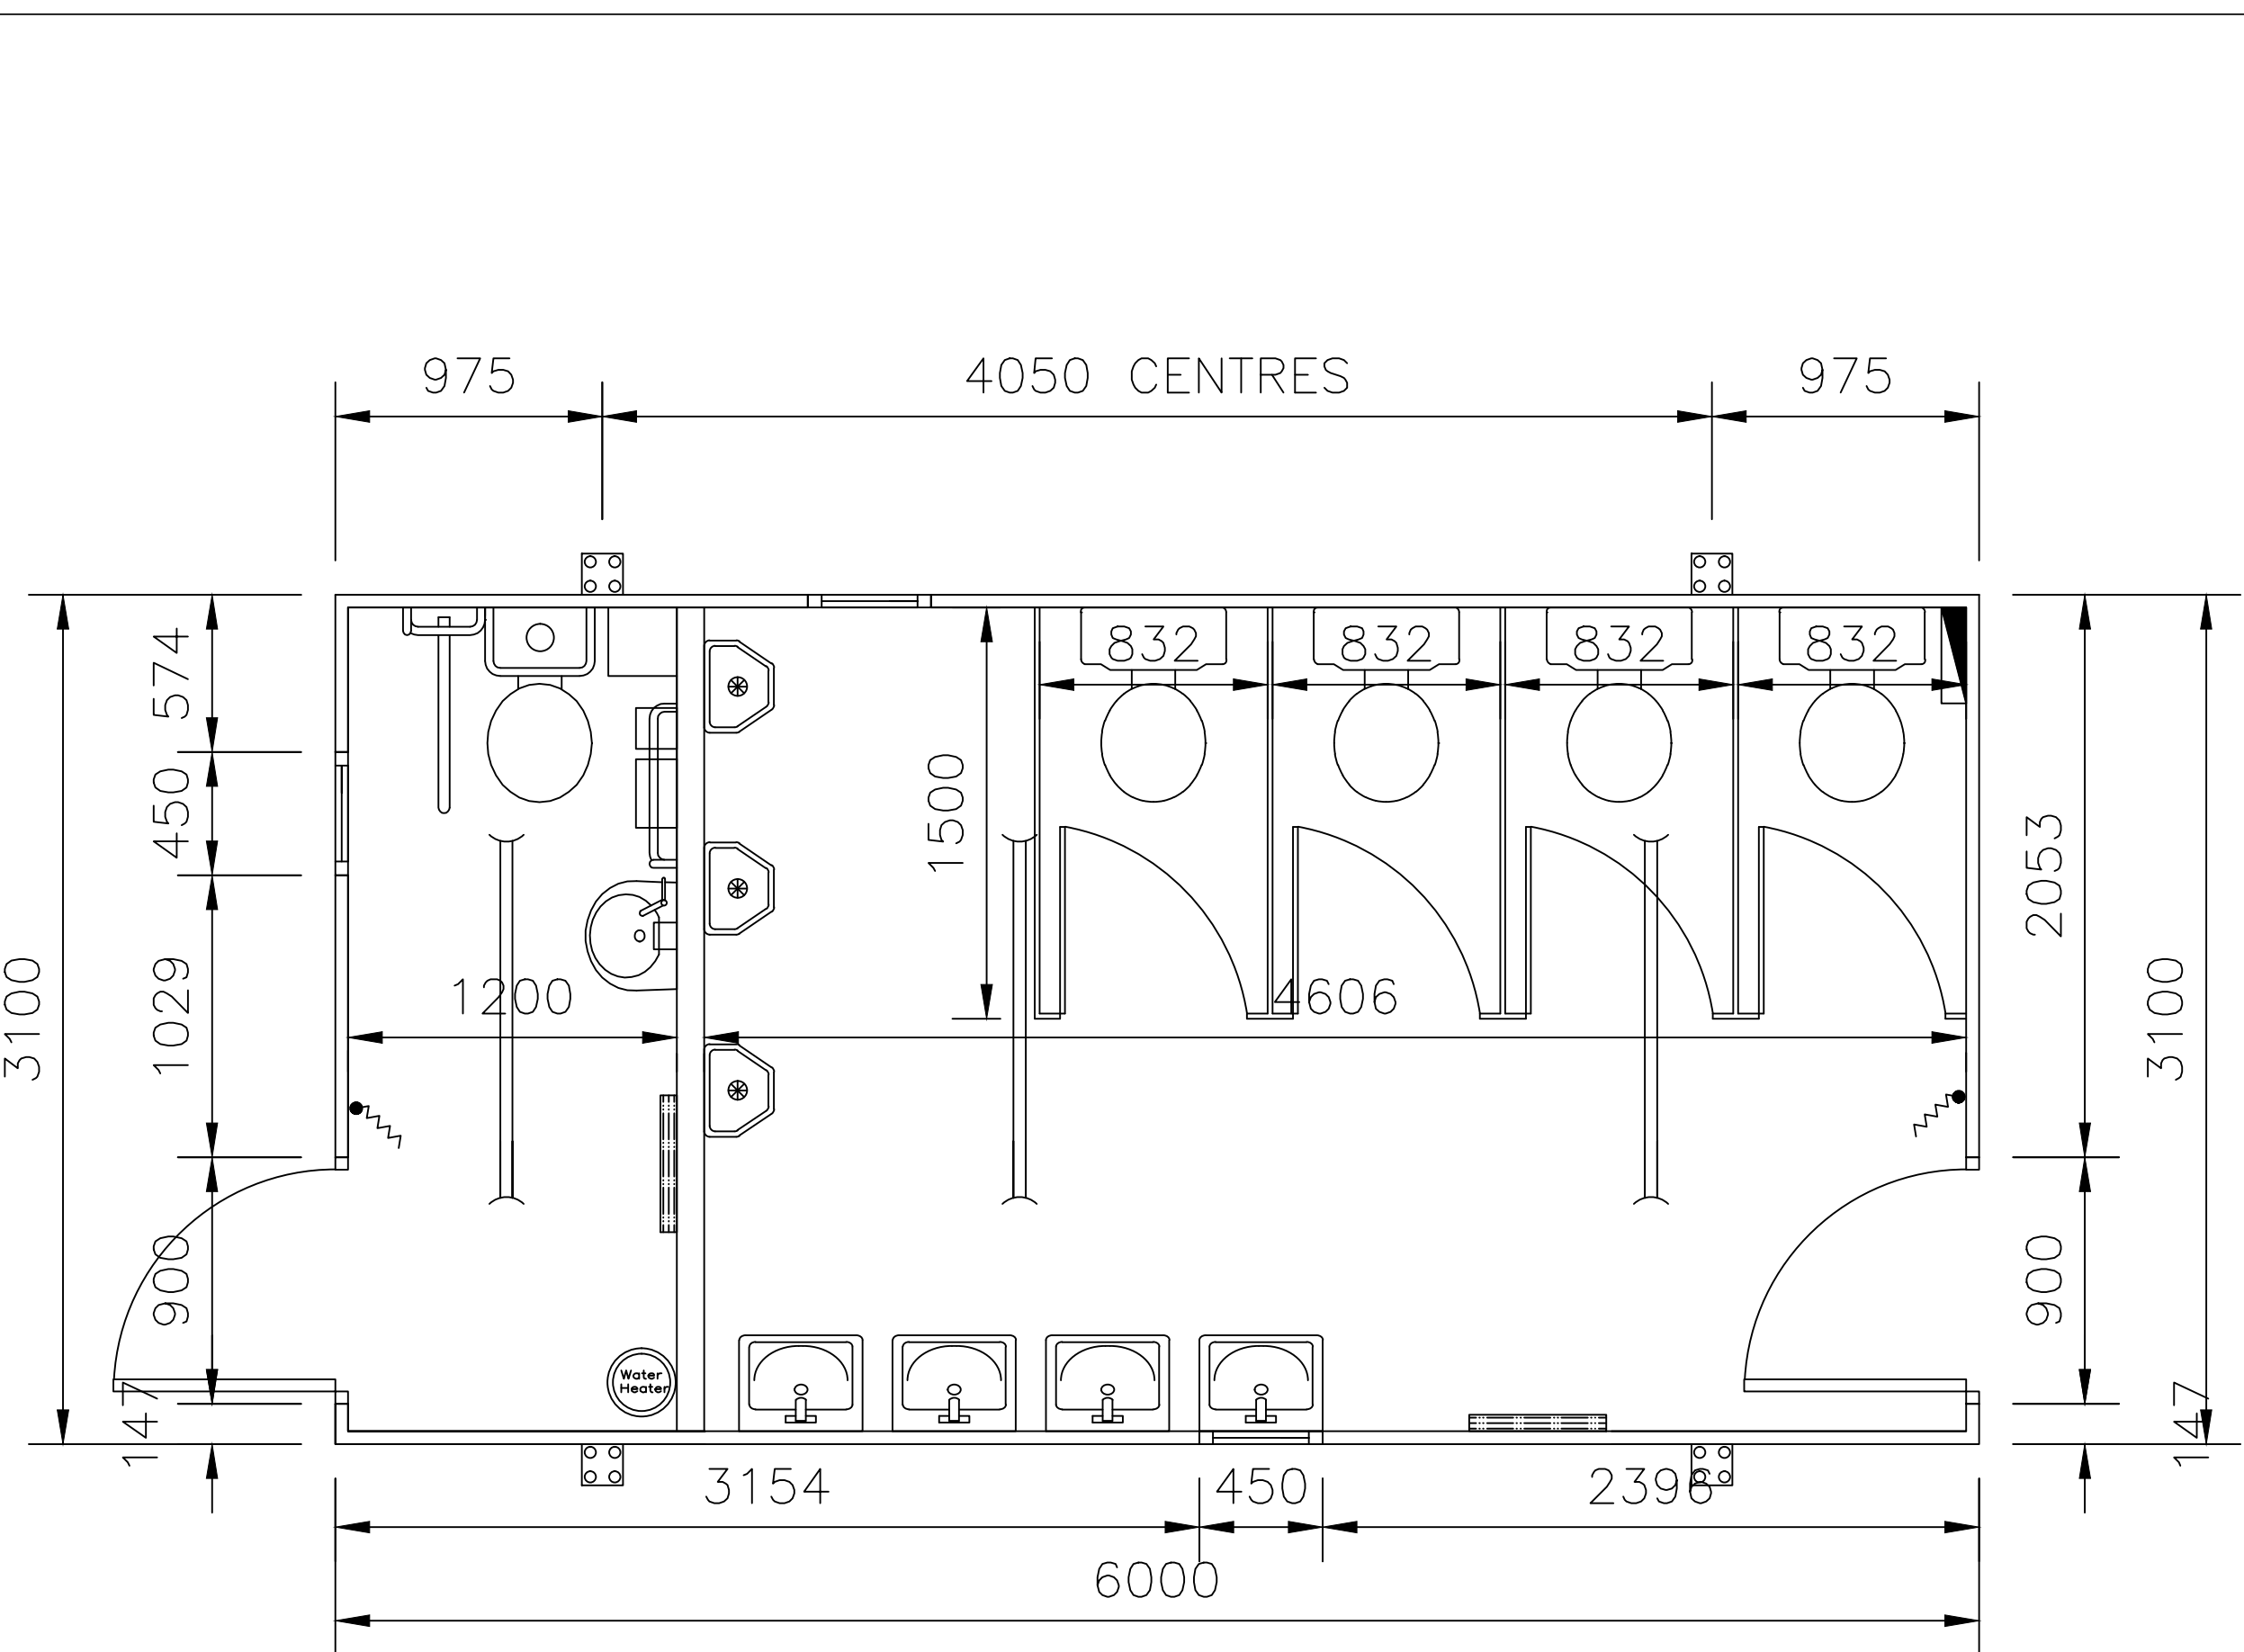

KEY TO ELECTRICAL SYMBOLS

- HIGH LEVEL TUBULAR HEATER
- 2KW HEATER
- CONSUMER UNIT
- 2D CEILING LIGHT FITTING
- FLUORESCENT LIGHT
- 2 GANG 13A ELEC. SWITCHED SOCKET OUTLET
- 1 WAY INTERIOR SWITCH
- CEILING MOUNTED PULL SWITCH
- COLD WATER SUPPLY HEATER

P McVey Mobile Buildings
105 Ballyneil Road
Moneymore, Magherafelt
BT45 7TE

Phone:
(028) 7941 8670

Email:
info@pmcveymobilebuildings.co.uk

Website:
www.pmcveymobilebuildings.co.uk

Drawn By: Paul Devlin

Building Code: JLTB-20X10-03

Building Size: 20'X10'

Category: Toilet Block

*Furniture is off Standard Size and for Illustrations Purpose only